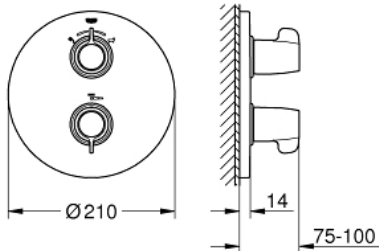

### PRODUCT DESCRIPTION

- Colour: chrome
- set for final installation for
- GROHE Rapido T 35 500 000
- without concealed body
- escutcheon- and shaft-sealing
- covered connections
- ergonomic metal wing handles
- Aquadimmer handle with multiple function
- flow control
- integrated mixed water shut off
- diverter bath/shower
- temperature scale handle with internal safety stop between 35°C and 43°C
- integrated mixed water shut off
- metal temperature safety stop
- easy thermal disinfection by optional temperature unlocking handle 47 994 000
- GROHE LongLife finish
- GROHE SafetyPlus