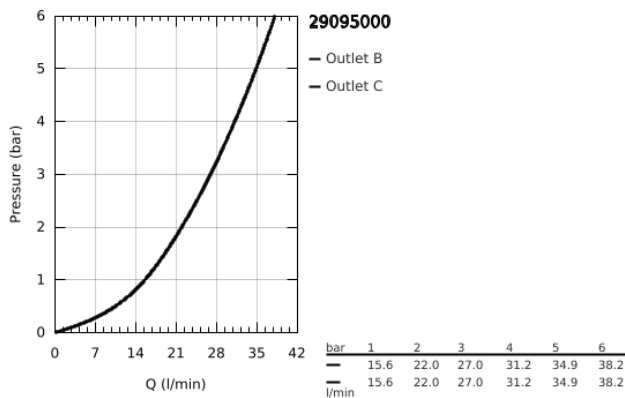

## 29 095 000 GROHTHERM SPECIAL THERMOSTATIC BATH MIXER

### PRODUCT DESCRIPTION

- Colour: chrome
- set for final installation for
- GROHE Rapido T 35 500 000
- without concealed body
- escutcheon- and shaft-sealing
- covered connections
- ergonomic metal wing handles
- Aquadimmer handle with multiple function
- flow control
- integrated mixed water shut off
- diverter bath/shower
- temperature scale handle with internal safety stop between 35°C and 43°C
- integrated mixed water shut off
- metal temperature safety stop
- easy thermal disinfection by optional temperature unlocking handle 47 994 000
- GROHE LongLife finish
- GROHE SafetyPlus