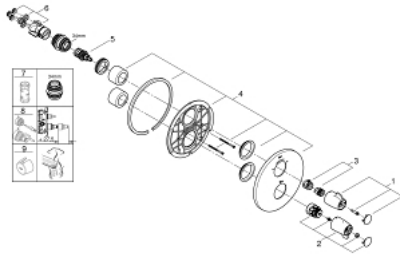

### PRODUCT DESCRIPTION

- Colour: chrome
- set for final installation for
- GROHE Rapido T 35 500 000
- without concealed body
- escutcheon- and shaft-sealing
- covered connections
- ergonomic metal wing handles
- Aquadimmer handle with multiple function
- flow control
- integrated mixed water shut off
- diverter bath/shower
- temperature scale handle with internal safety stop between 35°C and 43°C
- integrated mixed water shut off
- metal temperature safety stop
- easy thermal disinfection by optional temperature unlocking handle 47 994 000
- GROHE LongLife finish
- GROHE SafetyPlus

### SPARE PARTS, July 2015 – now

- 1: Shut-off handle Aquadimmer (Spare part-nr. 49009000)
- 2: Temperature control handle (Spare part-nr. 49008000)
- 3: Stop ring (Spare part-nr. 47922000)
- 4: Escutcheon (Spare part-nr. 49012000)
- 5: Aquadimmer (Spare part-nr. 47364000)
- 6: Adapter (Spare part-nr. 12701000)
- 7: Socket Spanner (Spare part-nr. 19332000)\*
- 8: Extension-set 27.5 mm (Spare part-nr. 47781000)\*
- 9: Temperature unlocking handle (Spare part-nr. 47994000)\*