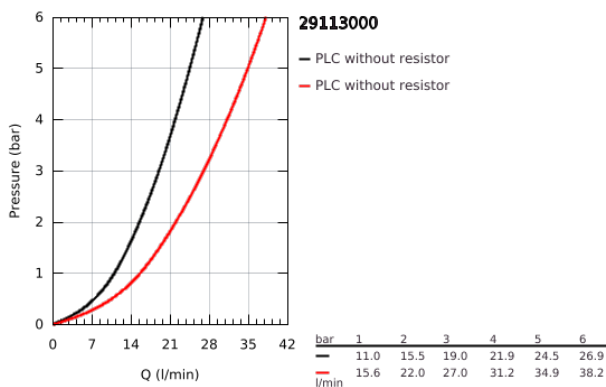

29 113 000 BAUFLOW SINGLE-LEVER BATH MIXER

PRODUCT DESCRIPTION

- Colour: chrome
- concealed installation
- consisting of:
 - set for final installation
 - rough-in set (33 963 001)
 - metal lever
 - GROHE SmoothControl 46 mm ceramic cartridge
 - GROHE LongLife finish
 - adjustable flow rate limiter
 - automatic diverter: bath/shower
 - escutcheon- and shaft-sealing
 - metal wall escutcheon