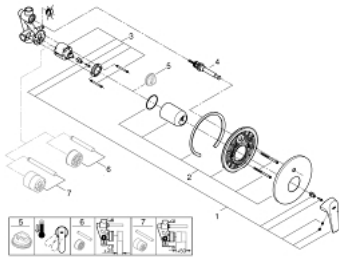

29 113 000 BAUFLOW SINGLE-LEVER BATH MIXER

PRODUCT DESCRIPTION

- Colour: chrome
- concealed installation
- consisting of:
 - set for final installation
 - rough-in set (33 963 001)
 - metal lever
 - GROHE SmoothControl 46 mm ceramic cartridge
 - GROHE LongLife finish
 - adjustable flow rate limiter
 - automatic diverter: bath/shower
 - escutcheon- and shaft-sealing
 - metal wall escutcheon

29 113 000 BAUFLOW SINGLE-LEVER BATH MIXER

SPARE PARTS, May 2016 – now

- 1: Lever (Spare part-nr. 46702000)
- 2: Escutcheon (Spare part-nr. 46905000)
- 3: Cartridge (Spare part-nr. 46048000)
- 4: Diverter (Spare part-nr. 46737000)
- 5: Temperature limiter (Spare part-nr. 46308000)*
- 6: Extension set (Spare part-nr. 46191000)*
- 7: Extension set (Spare part-nr. 46343000)*