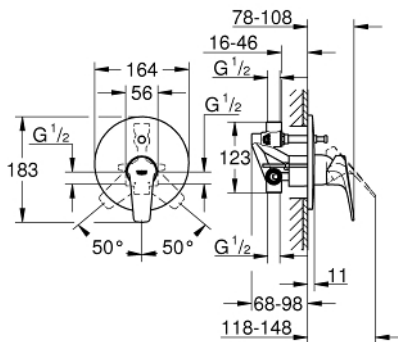

29 113 000 BAUFLOW SINGLE-LEVER BATH MIXER

PRODUCT DESCRIPTION

- Colour: chrome
- concealed installation
- consisting of:
 - set for final installation
 - rough-in set (33 963 001)
 - metal lever
 - GROHE SmoothControl 46 mm ceramic cartridge
 - GROHE LongLife finish
 - adjustable flow rate limiter
 - automatic diverter: bath/shower
 - escutcheon- and shaft-sealing
 - metal wall escutcheon

29 113 000 BAUFLOW SINGLE-LEVER BATH MIXER

SPARE PARTS, May 2016 – now

- 1: Lever (Spare part-nr. 46702000)
- 2: Escutcheon (Spare part-nr. 46905000)
- 3: Cartridge (Spare part-nr. 46048000)
- 4: Diverter (Spare part-nr. 46737000)
- 5: Temperature limiter (Spare part-nr. 46308000)*
- 6: Extension set (Spare part-nr. 46191000)*
- 7: Extension set (Spare part-nr. 46343000)*