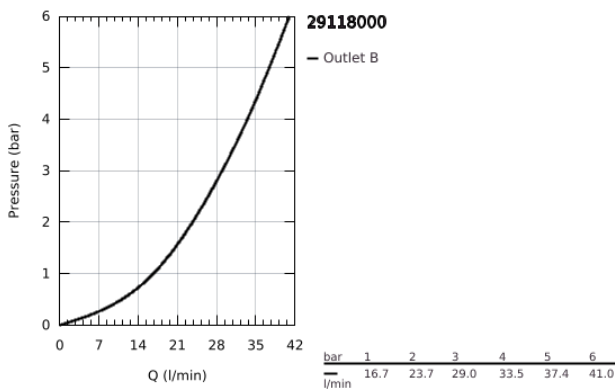

29 118 000 GROHTHERM SMARTCONTROL THERMOSTAT FOR CONCEALED INSTALLATION WITH ONE VALVE

PRODUCT DESCRIPTION

- Colour: chrome
- trim set for GROHE Rapido SmartBox (35 600/35 604)
- metal wall escutcheon with GROHE FastFixation (covered escutcheon and shaft sealing, covered fixing), retroactively 6° adjustable
- GROHE LongLife finish
- GROHE SmartControl - control the shower with intuitive push/turn button
- exchangeable symbols
- GROHE TurboStat - compact cartridge with wax thermoelement
- GROHE ProGrip - with knurl structure
- GROHE SafeStop - safety button at 38°C
- GROHE SafeStop Plus - optional temperature limiter at 43°C or 46°C included
- built-in non return valves and dirt strainers
- without roughing-in set 35 600/35 604 (please order separately)
- flow performance: outlet A (to external shut-off) = 34 l/min, outlet B/C = 29 l/min

29 118 000 GROHTHERM SMARTCONTROL THERMOSTAT FOR CONCEALED INSTALLATION WITH ONE VALVE

SPARE PARTS, January 2020 – now

- 1: Mounting plate (Spare part-nr. 48362000)
 - 2: Temperature control handle (Spare part-nr. 49029000)
 - 2.1: Cover cap (Spare part-nr. 1015030000)
 - 2.2: handle adaptor (Spare part-nr. 1015059990)
 - 3: Escutcheon (Spare part-nr. 49030000)
 - 4: Push button (Spare part-nr. 48361000)
 - 4.1: pushbutton (Spare part-nr. 14077000)
 - 5: Cartridge (Spare part-nr. 48359000)
 - 5.1: Spindle (Spare part-nr. 49088000)
 - 6: Thermostatic compact cartridge 3/4" (Spare part-nr. 49028000)
 - 7: Non-return valve (Spare part-nr. 49085000)
 - 8: Seal (Spare part-nr. 48360000)
 - 9: Socket Spanner (Spare part-nr. 49059000)*
 - 10: GROHE TurboStat cartridge 3/4" (Spare part-nr. 49003000)*
 - 11: Service stops (Spare part-nr. 1405300M)*
 - 12: Universal extension set single-lever mixers, 25 mm (Spare part-nr. 14048000)*
- * Optional accessories