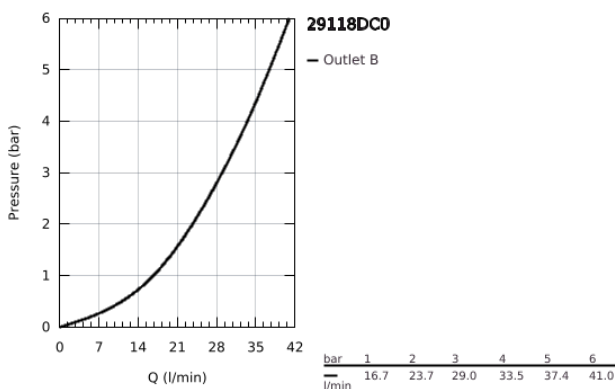

29 118 DC0 GROHTHERM SMARTCONTROL THERMOSTAT FOR CONCEALED INSTALLATION WITH ONE VALVE

PRODUCT DESCRIPTION

- Colour: Supersteel
- trim set for GROHE Rapido SmartBox (35 600/35 604)
- metal wall escutcheon with GROHE FastFixation (covered escutcheon and shaft sealing, covered fixing), retroactively 6° adjustable
- GROHE LongLife finish
- GROHE SmartControl - control the shower with intuitive push/turn button
- exchangeable symbols
- GROHE TurboStat - compact cartridge with wax thermoelement
- GROHE SafeStop - safety button at 38°C
- GROHE SafeStop Plus - optional temperature limiter at 43°C or 46°C included
- built-in non return valves and dirt strainers
- without roughing-in set 35 600/35 604 (please order separately)
- flow performance: outlet A (to external shut-off) = 34 l/min, outlet B/C = 29 l/min

29 118 DC0 GROHTHERM SMARTCONTROL THERMOSTAT FOR CONCEALED INSTALLATION WITH ONE VALVE

SPARE PARTS, January 2020 – now

- 1: Mounting plate (Spare part-nr. 48362000)
- 2: Temperature control handle (Spare part-nr. 49029DC0)
- 3: Escutcheon (Spare part-nr. 49030DC0)
- 4: Push button (Spare part-nr. 48361DC0)
- 4.1: pushbutton (Spare part-nr. 14077000)
- 5: Cartridge (Spare part-nr. 48359000)
- 5.1: Spindle (Spare part-nr. 49088000)
- 6: Thermostatic compact cartridge 3/4" (Spare part-nr. 49028000)
- 7: Non-return valve (Spare part-nr. 49085000)
- 8: Seal (Spare part-nr. 48360000)
- 9: Socket Spanner (Spare part-nr. 49059000)*
- 10: GROHE TurboStat cartridge 3/4" (Spare part-nr. 49003000)*
- 11: Service stops (Spare part-nr. 1405300M)*
- 12: Universal extension set single-lever mixers, 25 mm (Spare part-nr. 14048000)*