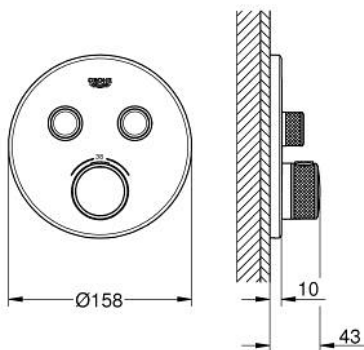

29 119 A00 GROHTHERM SMARTCONTROL THERMOSTAT FOR CONCEALED INSTALLATION WITH 2 VALVES

PRODUCT DESCRIPTION

- Colour: hard graphite
- trim set for GROHE Rapido SmartBox (35 600/35 604)
- metal wall escutcheon with GROHE FastFixation (covered escutcheon and shaft sealing, covered fixing), retroactively 6° adjustable
- GROHE LongLife finish
- GROHE SmartControl - control the shower with intuitive push/turn button
- exchangeable symbols
- GROHE TurboStat - compact cartridge with wax thermoelement
- GROHE SafeStop - safety button at 38°C
- GROHE SafeStop Plus - optional temperature limiter at 43°C or 46°C included
- built-in non return valves and dirt strainers
- multiple outlets can be run simultaneously
- without roughing-in set 35 600/35 604 (please order separately)
- flow performance: outlet B = 24 l/min outlet C = 26 l/min outlet B+C = 29 l/min