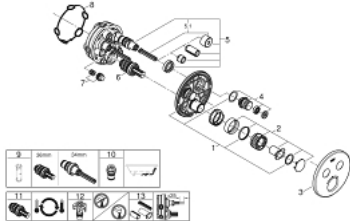

29 119 AL0 GROHTHERM SMARTCONTROL THERMOSTAT FOR CONCEALED INSTALLATION WITH 2 VALVES

PRODUCT DESCRIPTION

- Colour: brushed hard graphite
- trim set for GROHE Rapido SmartBox (35 600/35 604)
- metal wall escutcheon with GROHE FastFixation (covered escutcheon and shaft sealing, covered fixing), retroactively 6° adjustable
- GROHE LongLife finish
- GROHE SmartControl - control the shower with intuitive push/turn button
- exchangeable symbols
- GROHE TurboStat - compact cartridge with wax thermoelement
- GROHE SafeStop - safety button at 38°C
- GROHE SafeStop Plus - optional temperature limiter at 43°C or 46°C included
- built-in non return valves and dirt strainers
- multiple outlets can be run simultaneously
- without roughing-in set 35 600/35 604 (please order separately)
- flow performance: outlet B = 24 l/min outlet C = 26 l/min outlet B+C = 29 l/min

29 119 AL0 GROHTHERM SMARTCONTROL THERMOSTAT FOR CONCEALED INSTALLATION WITH 2 VALVES

SPARE PARTS, January 2020 – now

- 1: Mounting plate (Spare part-nr. 48363000)
 - 2: Temperature control handle (Spare part-nr. 49029AL0)
 - 3: Escutcheon (Spare part-nr. 49032AL0)
 - 4: Push button (Spare part-nr. 48361AL0)
 - 4.1: pushbutton (Spare part-nr. 14077000)
 - 5: Cartridge (Spare part-nr. 48359000)
 - 5.1: Spindle (Spare part-nr. 49088000)
 - 6: Thermostatic compact cartridge 3/4" (Spare part-nr. 49028000)
 - 7: Non-return valves (Spare part-nr. 47979000)
 - 8: Seal (Spare part-nr. 48360000)
 - 9: Socket Spanner (Spare part-nr. 49059000)*
 - 10: Backflow protection combination (EN1717) (Spare part-nr. 14055000)*
 - 11: GROHE TurboStat cartridge 3/4" (Spare part-nr. 49003000)*
 - 12: Service stops (Spare part-nr. 1405300M)*
 - 13: Universal extension set single-lever mixers, 25 mm (Spare part-nr. 14048000)*
- * Optional accessories