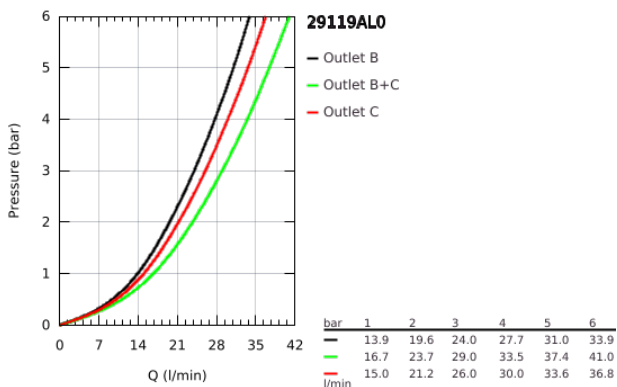

29 119 AL0 GROHTHERM SMARTCONTROL THERMOSTAT FOR CONCEALED INSTALLATION WITH 2 VALVES

PRODUCT DESCRIPTION

- Colour: brushed hard graphite
- trim set for GROHE Rapido SmartBox (35 600/35 604)
- metal wall escutcheon with GROHE FastFixation (covered escutcheon and shaft sealing, covered fixing), retroactively 6° adjustable
- GROHE LongLife finish
- GROHE SmartControl - control the shower with intuitive push/turn button
- exchangeable symbols
- GROHE TurboStat - compact cartridge with wax thermoelement
- GROHE SafeStop - safety button at 38°C
- GROHE SafeStop Plus - optional temperature limiter at 43°C or 46°C included
- built-in non return valves and dirt strainers
- multiple outlets can be run simultaneously
- without roughing-in set 35 600/35 604 (please order separately)
- flow performance: outlet B = 24 l/min outlet C = 26 l/min outlet B+C = 29 l/min

29 119 AL0 GROHTHERM SMARTCONTROL THERMOSTAT FOR CONCEALED INSTALLATION WITH 2 VALVES

SPARE PARTS, January 2020 – now

- 1: Mounting plate (Spare part-nr. 48363000)
 - 2: Temperature control handle (Spare part-nr. 49029AL0)
 - 3: Escutcheon (Spare part-nr. 49032AL0)
 - 4: Push button (Spare part-nr. 48361AL0)
 - 4.1: pushbutton (Spare part-nr. 14077000)
 - 5: Cartridge (Spare part-nr. 48359000)
 - 5.1: Spindle (Spare part-nr. 49088000)
 - 6: Thermostatic compact cartridge 3/4" (Spare part-nr. 49028000)
 - 7: Non-return valves (Spare part-nr. 47979000)
 - 8: Seal (Spare part-nr. 48360000)
 - 9: Socket Spanner (Spare part-nr. 49059000)*
 - 10: Backflow protection combination (EN1717) (Spare part-nr. 14055000)*
 - 11: GROHE TurboStat cartridge 3/4" (Spare part-nr. 49003000)*
 - 12: Service stops (Spare part-nr. 1405300M)*
 - 13: Universal extension set single-lever mixers, 25 mm (Spare part-nr. 14048000)*
- * Optional accessories