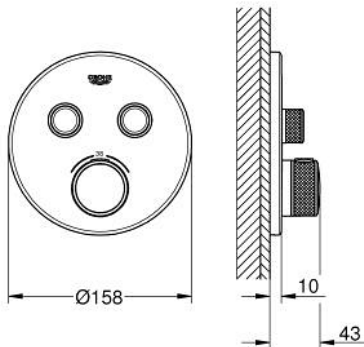

29 119 AL0 GROHTHERM SMARTCONTROL THERMOSTAT FOR CONCEALED INSTALLATION WITH 2 VALVES

PRODUCT DESCRIPTION

- Colour: brushed hard graphite
- trim set for GROHE Rapido SmartBox (35 600/35 604)
- metal wall escutcheon with GROHE FastFixation (covered escutcheon and shaft sealing, covered fixing), retroactively 6° adjustable
- GROHE LongLife finish
- GROHE SmartControl - control the shower with intuitive push/turn button
- exchangeable symbols
- GROHE TurboStat - compact cartridge with wax thermoelement
- GROHE SafeStop - safety button at 38°C
- GROHE SafeStop Plus - optional temperature limiter at 43°C or 46°C included
- built-in non return valves and dirt strainers
- multiple outlets can be run simultaneously
- without roughing-in set 35 600/35 604 (please order separately)
- flow performance: outlet B = 24 l/min outlet C = 26 l/min outlet B+C = 29 l/min

29 119 AL0 GROHTHERM SMARTCONTROL THERMOSTAT FOR CONCEALED INSTALLATION WITH 2 VALVES

SPARE PARTS, January 2020 – now

- 1: Mounting plate (Spare part-nr. 48363000)
 - 2: Temperature control handle (Spare part-nr. 49029AL0)
 - 3: Escutcheon (Spare part-nr. 49032AL0)
 - 4: Push button (Spare part-nr. 48361AL0)
 - 4.1: pushbutton (Spare part-nr. 14077000)
 - 5: Cartridge (Spare part-nr. 48359000)
 - 5.1: Spindle (Spare part-nr. 49088000)
 - 6: Thermostatic compact cartridge 3/4" (Spare part-nr. 49028000)
 - 7: Non-return valves (Spare part-nr. 47979000)
 - 8: Seal (Spare part-nr. 48360000)
 - 9: Socket Spanner (Spare part-nr. 49059000)*
 - 10: Backflow protection combination (EN1717) (Spare part-nr. 14055000)*
 - 11: GROHE TurboStat cartridge 3/4" (Spare part-nr. 49003000)*
 - 12: Service stops (Spare part-nr. 1405300M)*
 - 13: Universal extension set single-lever mixers, 25 mm (Spare part-nr. 14048000)*
- * Optional accessories