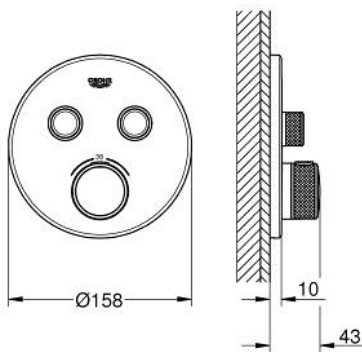

29 119 DA0 GROHTHERM SMARTCONTROL THERMOSTAT FOR CONCEALED INSTALLATION WITH 2 VALVES

PRODUCT DESCRIPTION

- Colour: warm sunset
- trim set for GROHE Rapido SmartBox (35 600/35 604)
- metal wall escutcheon with GROHE FastFixation (covered escutcheon and shaft sealing, covered fixing), retroactively 6° adjustable
- GROHE LongLife finish
- GROHE SmartControl - control the shower with intuitive push/turn button
- exchangeable symbols
- GROHE TurboStat - compact cartridge with wax thermoelement
- GROHE SafeStop - safety button at 38°C
- GROHE SafeStop Plus - optional temperature limiter at 43°C or 46°C included
- built-in non return valves and dirt strainers
- multiple outlets can be run simultaneously
- without roughing-in set 35 600/35 604 (please order separately)
- flow performance: outlet B = 24 l/min outlet C = 26 l/min outlet B+C = 29 l/min