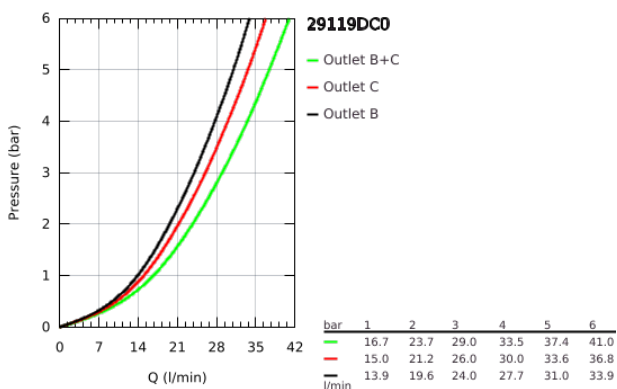

29 119 DC0 GROHTHERM SMARTCONTROL THERMOSTAT FOR CONCEALED INSTALLATION WITH 2 VALVES

PRODUCT DESCRIPTION

- Colour: Supersteel
- trim set for GROHE Rapido SmartBox (35 600/35 604)
- metal wall escutcheon with GROHE FastFixation (covered escutcheon and shaft sealing, covered fixing), retroactively 6° adjustable
- GROHE LongLife finish
- GROHE SmartControl - control the shower with intuitive push/turn button
- exchangeable symbols
- GROHE TurboStat - compact cartridge with wax thermoelement
- GROHE SafeStop - safety button at 38°C
- GROHE SafeStop Plus - optional temperature limiter at 43°C or 46°C included
- built-in non return valves and dirt strainers
- multiple outlets can be run simultaneously
- without roughing-in set 35 600/35 604 (please order separately)
- flow performance: outlet B = 24 l/min outlet C = 26 l/min outlet B+C = 29 l/min

29 119 DC0 GROHTHERM SMARTCONTROL THERMOSTAT FOR CONCEALED INSTALLATION WITH 2 VALVES

SPARE PARTS, January 2020 – now

- 1: Mounting plate (Spare part-nr. 48363000)
 - 2: Temperature control handle (Spare part-nr. 49029DC0)
 - 3: Escutcheon (Spare part-nr. 49032DC0)
 - 4: Push button (Spare part-nr. 48361DC0)
 - 4.1: pushbutton (Spare part-nr. 14077000)
 - 5: Cartridge (Spare part-nr. 48359000)
 - 5.1: Spindle (Spare part-nr. 49088000)
 - 6: Thermostatic compact cartridge 3/4" (Spare part-nr. 49028000)
 - 7: Non-return valves (Spare part-nr. 47979000)
 - 8: Seal (Spare part-nr. 48360000)
 - 9: Socket Spanner (Spare part-nr. 49059000)*
 - 10: Backflow protection combination (EN1717) (Spare part-nr. 14055000)*
 - 11: GROHE TurboStat cartridge 3/4" (Spare part-nr. 49003000)*
 - 12: Service stops (Spare part-nr. 1405300M)*
 - 13: Universal extension set single-lever mixers, 25 mm (Spare part-nr. 14048000)*
- * Optional accessories