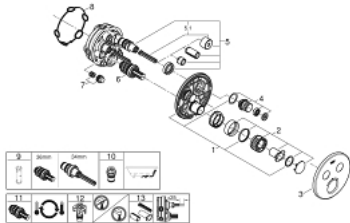

29 119 DC0 GROHTHERM SMARTCONTROL THERMOSTAT FOR CONCEALED INSTALLATION WITH 2 VALVES

PRODUCT DESCRIPTION

- Colour: Supersteel
- trim set for GROHE Rapido SmartBox (35 600/35 604)
- metal wall escutcheon with GROHE FastFixation (covered escutcheon and shaft sealing, covered fixing), retroactively 6° adjustable
- GROHE LongLife finish
- GROHE SmartControl - control the shower with intuitive push/turn button
- exchangeable symbols
- GROHE TurboStat - compact cartridge with wax thermoelement
- GROHE SafeStop - safety button at 38°C
- GROHE SafeStop Plus - optional temperature limiter at 43°C or 46°C included
- built-in non return valves and dirt strainers
- multiple outlets can be run simultaneously
- without roughing-in set 35 600/35 604 (please order separately)
- flow performance: outlet B = 24 l/min outlet C = 26 l/min outlet B+C = 29 l/min

29 119 DC0 GROHTHERM SMARTCONTROL THERMOSTAT FOR CONCEALED INSTALLATION WITH 2 VALVES

SPARE PARTS, January 2020 – now

- 1: Mounting plate (Spare part-nr. 48363000)
 - 2: Temperature control handle (Spare part-nr. 49029DC0)
 - 3: Escutcheon (Spare part-nr. 49032DC0)
 - 4: Push button (Spare part-nr. 48361DC0)
 - 4.1: pushbutton (Spare part-nr. 14077000)
 - 5: Cartridge (Spare part-nr. 48359000)
 - 5.1: Spindle (Spare part-nr. 49088000)
 - 6: Thermostatic compact cartridge 3/4" (Spare part-nr. 49028000)
 - 7: Non-return valves (Spare part-nr. 47979000)
 - 8: Seal (Spare part-nr. 48360000)
 - 9: Socket Spanner (Spare part-nr. 49059000)*
 - 10: Backflow protection combination (EN1717) (Spare part-nr. 14055000)*
 - 11: GROHE TurboStat cartridge 3/4" (Spare part-nr. 49003000)*
 - 12: Service stops (Spare part-nr. 1405300M)*
 - 13: Universal extension set single-lever mixers, 25 mm (Spare part-nr. 14048000)*
- * Optional accessories