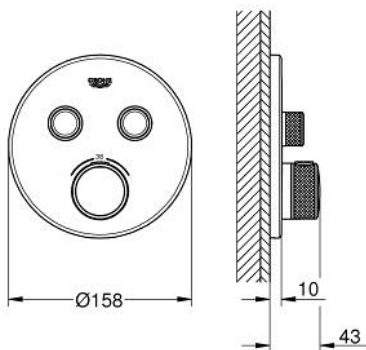

29 119 DC0 GROHTHERM SMARTCONTROL THERMOSTAT FOR CONCEALED INSTALLATION WITH 2 VALVES

PRODUCT DESCRIPTION

- Colour: Supersteel
- trim set for GROHE Rapido SmartBox (35 600/35 604)
- metal wall escutcheon with GROHE FastFixation (covered escutcheon and shaft sealing, covered fixing), retroactively 6° adjustable
- GROHE LongLife finish
- GROHE SmartControl - control the shower with intuitive push/turn button
- exchangeable symbols
- GROHE TurboStat - compact cartridge with wax thermoelement
- GROHE SafeStop - safety button at 38°C
- GROHE SafeStop Plus - optional temperature limiter at 43°C or 46°C included
- built-in non return valves and dirt strainers
- multiple outlets can be run simultaneously
- without roughing-in set 35 600/35 604 (please order separately)
- flow performance: outlet B = 24 l/min outlet C = 26 l/min outlet B+C = 29 l/min

29 119 DC0 GROHTHERM SMARTCONTROL THERMOSTAT FOR CONCEALED INSTALLATION WITH 2 VALVES

SPARE PARTS, January 2020 – now

- 1: Mounting plate (Spare part-nr. 48363000)
 - 2: Temperature control handle (Spare part-nr. 49029DC0)
 - 3: Escutcheon (Spare part-nr. 49032DC0)
 - 4: Push button (Spare part-nr. 48361DC0)
 - 4.1: pushbutton (Spare part-nr. 14077000)
 - 5: Cartridge (Spare part-nr. 48359000)
 - 5.1: Spindle (Spare part-nr. 49088000)
 - 6: Thermostatic compact cartridge 3/4" (Spare part-nr. 49028000)
 - 7: Non-return valves (Spare part-nr. 47979000)
 - 8: Seal (Spare part-nr. 48360000)
 - 9: Socket Spanner (Spare part-nr. 49059000)*
 - 10: Backflow protection combination (EN1717) (Spare part-nr. 14055000)*
 - 11: GROHE TurboStat cartridge 3/4" (Spare part-nr. 49003000)*
 - 12: Service stops (Spare part-nr. 1405300M)*
 - 13: Universal extension set single-lever mixers, 25 mm (Spare part-nr. 14048000)*
- * Optional accessories