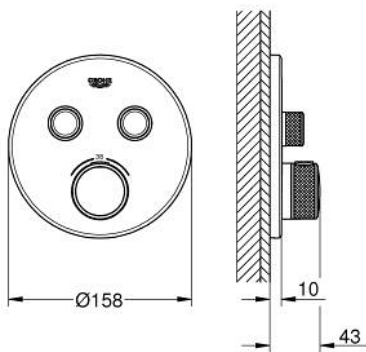

29 119 DL0 GROHTHERM SMARTCONTROL THERMOSTAT FOR CONCEALED INSTALLATION WITH 2 VALVES

PRODUCT DESCRIPTION

- Colour: brushed warm sunset
- trim set for GROHE Rapido SmartBox (35 600/35 604)
- metal wall escutcheon with GROHE FastFixation (covered escutcheon and shaft sealing, covered fixing), retroactively 6° adjustable
- GROHE LongLife finish
- GROHE SmartControl - control the shower with intuitive push/turn button
- exchangeable symbols
- GROHE TurboStat - compact cartridge with wax thermoelement
- GROHE SafeStop - safety button at 38°C
- GROHE SafeStop Plus - optional temperature limiter at 43°C or 46°C included
- built-in non return valves and dirt strainers
- multiple outlets can be run simultaneously
- without roughing-in set 35 600/35 604 (please order separately)
- flow performance: outlet B = 24 l/min outlet C = 26 l/min outlet B+C = 29 l/min