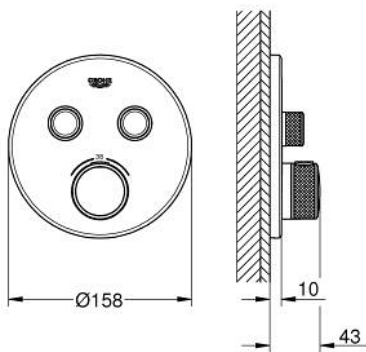

## 29 119 GL0 GROHTHERM SMARTCONTROL THERMOSTAT FOR CONCEALED INSTALLATION WITH 2 VALVES

### PRODUCT DESCRIPTION

- Colour: cool sunrise
- trim set for GROHE Rapido SmartBox (35 600/35 604)
- metal wall escutcheon with GROHE FastFixation (covered escutcheon and shaft sealing, covered fixing), retroactively 6° adjustable
- GROHE LongLife finish
- GROHE SmartControl - control the shower with intuitive push/turn button
- exchangeable symbols
- GROHE TurboStat - compact cartridge with wax thermoelement
- GROHE SafeStop - safety button at 38°C
- GROHE SafeStop Plus - optional temperature limiter at 43°C or 46°C included
- built-in non return valves and dirt strainers
- multiple outlets can be run simultaneously
- without roughing-in set 35 600/35 604 (please order separately)
- flow performance: outlet B = 24 l/min outlet C = 26 l/min outlet B+C = 29 l/min