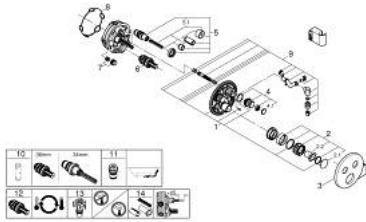

29 120 000 GROHTHERM SMARTCONTROL THERMOSTAT FOR CONCEALED INSTALLATION WITH 2 VALVES AND INTEGRATED SHOWER HOLDER

SPARE PARTS, January 2023 – now

- 1: Mounting template (Spare part-nr. 48364000)
- 2: Temperature control handle (Spare part-nr. 49029000)
- 2.1: Cover cap (Spare part-nr. 1015030000)
- 2.2: handle adaptor (Spare part-nr. 1015059990)
- 3: Escutcheon (Spare part-nr. 49034000)
- 4: Push button (Spare part-nr. 48361000)
- 4.1: pushbutton (Spare part-nr. 14077000)
- 5: Cartridge (Spare part-nr. 48359000)
- 5.1: Spindle (Spare part-nr. 49088000)
- 6: Thermostatic compact cartridge 3/4" (Spare part-nr. 49028000)
- 7: Non-return valves (Spare part-nr. 47979000)
- 8: Seal (Spare part-nr. 48360000)
- 9: Race (Spare part-nr. 1015049990)
- 10: Socket Spanner (Spare part-nr. 49059000)*
- 11: Backflow protection combination (EN1717) (Spare part-nr. 14055000)*
- 12: GROHE TurboStat cartridge 3/4" (Spare part-nr. 49003000)*
- 13: Service stops (Spare part-nr. 1405300M)*
- 14: Universal extension set single-lever mixers, 25 mm (Spare part-nr. 14048000)*