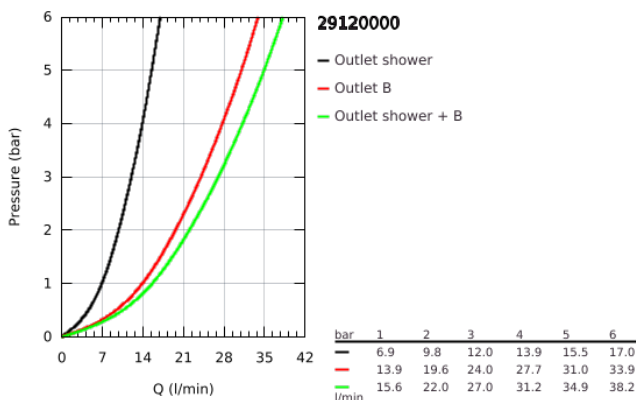

29 120 000 GROHTHERM SMARTCONTROL THERMOSTAT FOR CONCEALED INSTALLATION WITH 2 VALVES AND INTEGRATED SHOWER HOLDER

PRODUCT DESCRIPTION

- Colour: chrome
- trim set for GROHE Rapido SmartBox (35 600/35 604)
- metal wall escutcheon with GROHE FastFixation (covered escutcheon and shaft sealing, covered fixing), retroactively 6° adjustable
- GROHE LongLife finish
- GROHE SmartControl - control the shower with intuitive push/turn button
- exchangeable symbols
- GROHE TurboStat - compact cartridge with wax thermoelement
- GROHE ProGrip - with knurl structure
- GROHE SafeStop - safety button at 38°C
- GROHE SafeStop Plus - optional temperature limiter at 43°C or 46°C included
- built-in non return valves and dirt strainers
- multiple outlets can be run simultaneously
- integrated shower union with shower outlet 1/2"
- without roughing-in set 35 600/35 604 (please order separately)
- flow performance: outlet B = 24 l/min hand shower = 12 l/min outlet B + hand shower = 27 l/min