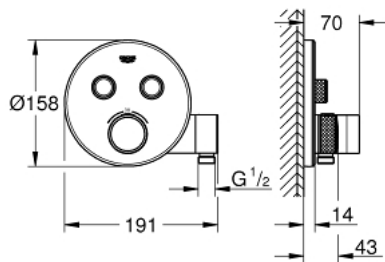

29 120 000 GROHTHERM SMARTCONTROL THERMOSTAT FOR CONCEALED INSTALLATION WITH 2 VALVES AND INTEGRATED SHOWER HOLDER