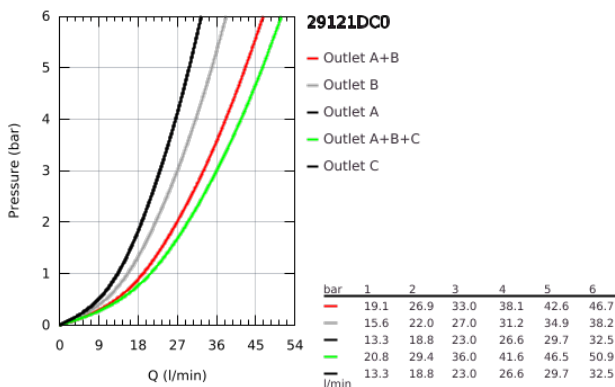

29 121 DC0 GROHTHERM SMARTCONTROL THERMOSTAT FOR CONCEALED INSTALLATION WITH 3 VALVES

PRODUCT DESCRIPTION

- Colour: Supersteel
- trim set for GROHE Rapido SmartBox (35 600/35 604)
- metal wall escutcheon with GROHE FastFixation (covered escutcheon and shaft sealing, covered fixing), retroactively 6° adjustable
- GROHE LongLife finish
- GROHE SmartControl - control the shower with intuitive push/turn button
- exchangeable symbols
- GROHE TurboStat - compact cartridge with wax thermoelement
- GROHE SafeStop - safety button at 38°C
- GROHE SafeStop Plus - optional temperature limiter at 43°C or 46°C included
- built-in non return valves and dirt strainers
- multiple outlets can be run simultaneously
- without roughing-in set 35 600/35 604 (please order separately)
- flow performance: outlet A = 23 l/min outlet B = 27 l/min outlet C = 23 l/min outlet A + B = 33 l/min outlet A + B + C = 36 l/min

29 121 DC0 GROHTHERM SMARTCONTROL THERMOSTAT FOR CONCEALED INSTALLATION WITH 3 VALVES

SPARE PARTS, January 2020 – now

- 1: Mounting plate (Spare part-nr. 48362000)
- 2: Temperature control handle (Spare part-nr. 49029DC0)
- 3: Escutcheon (Spare part-nr. 49035DC0)
- 4: Push button (Spare part-nr. 48361DC0)
- 4.1: pushbutton (Spare part-nr. 14077000)
- 5: Cartridge (Spare part-nr. 48359000)
- 5.1: Spindle (Spare part-nr. 49088000)
- 6: Thermostatic compact cartridge 3/4" (Spare part-nr. 49028000)
- 7: Non-return valves (Spare part-nr. 47979000)
- 8: Seal (Spare part-nr. 48360000)
- 9: Socket Spanner (Spare part-nr. 49059000)*
- 10: GROHE TurboStat cartridge 3/4" (Spare part-nr. 49003000)*
- 11: Service stops (Spare part-nr. 1405300M)*
- 12: Universal extension set single-lever mixers, 25 mm (Spare part-nr. 14048000)*