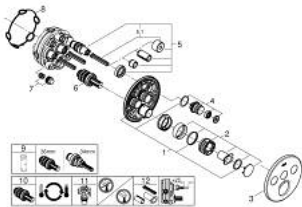

29 121 DC0 GROHTHERM SMARTCONTROL THERMOSTAT FOR CONCEALED INSTALLATION WITH 3 VALVES

PRODUCT DESCRIPTION

- Colour: Supersteel
- trim set for GROHE Rapido SmartBox (35 600/35 604)
- metal wall escutcheon with GROHE FastFixation (covered escutcheon and shaft sealing, covered fixing), retroactively 6° adjustable
- GROHE LongLife finish
- GROHE SmartControl - control the shower with intuitive push/turn button
- exchangeable symbols
- GROHE TurboStat - compact cartridge with wax thermoelement
- GROHE SafeStop - safety button at 38°C
- GROHE SafeStop Plus - optional temperature limiter at 43°C or 46°C included
- built-in non return valves and dirt strainers
- multiple outlets can be run simultaneously
- without roughing-in set 35 600/35 604 (please order separately)
- flow performance: outlet A = 23 l/min outlet B = 27 l/min outlet C = 23 l/min outlet A + B = 33 l/min outlet A + B + C = 36 l/min

29 121 DC0 GROHTHERM SMARTCONTROL THERMOSTAT FOR CONCEALED INSTALLATION WITH 3 VALVES

SPARE PARTS, January 2020 – now

- 1: Mounting plate (Spare part-nr. 48362000)
- 2: Temperature control handle (Spare part-nr. 49029DC0)
- 3: Escutcheon (Spare part-nr. 49035DC0)
- 4: Push button (Spare part-nr. 48361DC0)
- 4.1: pushbutton (Spare part-nr. 14077000)
- 5: Cartridge (Spare part-nr. 48359000)
- 5.1: Spindle (Spare part-nr. 49088000)
- 6: Thermostatic compact cartridge 3/4" (Spare part-nr. 49028000)
- 7: Non-return valves (Spare part-nr. 47979000)
- 8: Seal (Spare part-nr. 48360000)
- 9: Socket Spanner (Spare part-nr. 49059000)*
- 10: GROHE TurboStat cartridge 3/4" (Spare part-nr. 49003000)*
- 11: Service stops (Spare part-nr. 1405300M)*
- 12: Universal extension set single-lever mixers, 25 mm (Spare part-nr. 14048000)*