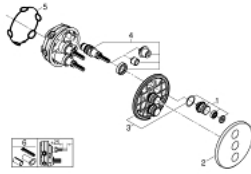

29 122 000 GROHTHERM SMARTCONTROL TRIPLE VOLUME CONTROL TRIM

PRODUCT DESCRIPTION

- Colour: chrome
- trim set for use with GROHE Rapido SmartBox 35 600/35 604/35 601
- metal wall escutcheon with GROHE FastFixation (covered escutcheon and shaft sealing, covered fixing), retroactively 6° adjustable
- 10 mm thin profile escutcheon
- GROHE LongLife finish
- GROHE SmartControl - control the shower with intuitive push/turn button
- exchangeable symbols
- GROHE ProGrip - with knurl structure
- multiple outlets can be run simultaneously
- without roughing-in set 35 600/35 604 (please order separately)
- flow performance: outlet D = 28 l/min, outlet E = 28 l/min, outlet A = 28 l/min, outlet D+E+A = 65 l/min

29 122 000 GROHTHERM SMARTCONTROL TRIPLE VOLUME CONTROL TRIM

SPARE PARTS, September 2016 – now

1: Push button (Spare part-nr. 48361000)

1.1: pushbutton (Spare part-nr. 14077000)

2: Escutcheon (Spare part-nr. 48366000)

3: Mounting plate (Spare part-nr. 48365000)

4: Cartridge (Spare part-nr. 48359000)

4.1: Spindle (Spare part-nr. 49088000)

5: Seal (Spare part-nr. 48360000)

6: Universal extension set single-lever mixers, 25 mm (Spare part-nr. 14048000