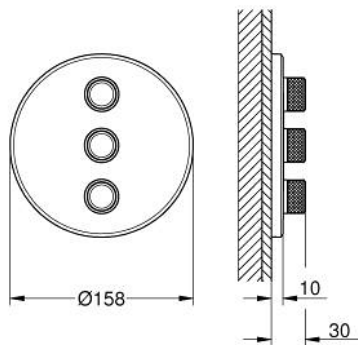

29 122 000 GROHTHERM SMARTCONTROL TRIPLE VOLUME CONTROL TRIM

PRODUCT DESCRIPTION

- Colour: chrome
- trim set for use with GROHE Rapido SmartBox 35 600/35 604/35 601
- metal wall escutcheon with GROHE FastFixation (covered escutcheon and shaft sealing, covered fixing), retroactively 6° adjustable
- 10 mm thin profile escutcheon
- GROHE LongLife finish
- GROHE SmartControl - control the shower with intuitive push/turn button
- exchangeable symbols
- GROHE ProGrip - with knurl structure
- multiple outlets can be run simultaneously
- without roughing-in set 35 600/35 604 (please order separately)
- flow performance: outlet D = 28 l/min, outlet E = 28 l/min, outlet A = 28 l/min, outlet D+E+A = 65 l/min

29 122 000 GROHTHERM SMARTCONTROL TRIPLE VOLUME CONTROL TRIM

SPARE PARTS, September 2016 – now

1: Push button (Spare part-nr. 48361000)

1.1: pushbutton (Spare part-nr. 14077000)

2: Escutcheon (Spare part-nr. 48366000)

3: Mounting plate (Spare part-nr. 48365000)

4: Cartridge (Spare part-nr. 48359000)

4.1: Spindle (Spare part-nr. 49088000)

5: Seal (Spare part-nr. 48360000)

6: Universal extension set single-lever mixers, 25 mm (Spare part-nr. 14048000