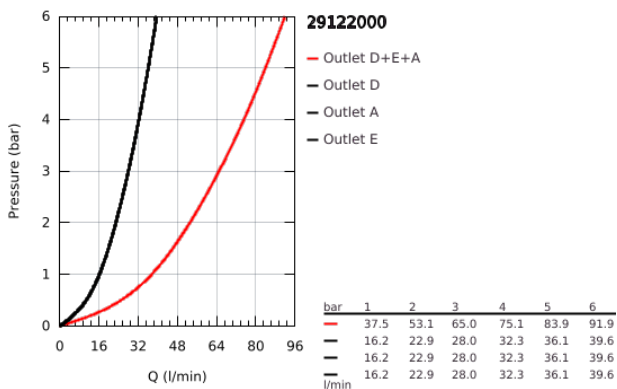

29 122 000 GROHTHERM SMARTCONTROL TRIPLE VOLUME CONTROL TRIM

PRODUCT DESCRIPTION

- Colour: chrome
- trim set for use with GROHE Rapido SmartBox 35 600/35 604/35 601
- metal wall escutcheon with GROHE FastFixation (covered escutcheon and shaft sealing, covered fixing), retroactively 6° adjustable
- 10 mm thin profile escutcheon
- GROHE LongLife finish
- GROHE SmartControl - control the shower with intuitive push/turn button
- exchangeable symbols
- GROHE ProGrip - with knurl structure
- multiple outlets can be run simultaneously
- without roughing-in set 35 600/35 604 (please order separately)
- flow performance: outlet D = 28 l/min, outlet E = 28 l/min, outlet A = 28 l/min, outlet D+E+A = 65 l/min

29 122 000 GROHTHERM SMARTCONTROL TRIPLE VOLUME CONTROL TRIM

SPARE PARTS, September 2016 – now

1: Push button (Spare part-nr. 48361000)

1.1: pushbutton (Spare part-nr. 14077000)

2: Escutcheon (Spare part-nr. 48366000)