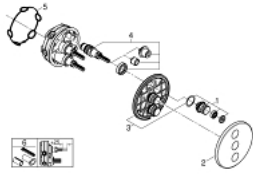

29 122 DC0 GROHTHERM SMARTCONTROL TRIPLE VOLUME CONTROL TRIM

PRODUCT DESCRIPTION

- Colour: Supersteel
- trim set for use with GROHE Rapido SmartBox 35 600/35 604/35 601
- metal wall escutcheon with GROHE FastFixation (covered escutcheon and shaft sealing, covered fixing), retroactively 6° adjustable
- 10 mm thin profile escutcheon
- GROHE LongLife finish
- GROHE SmartControl - control the shower with intuitive push/turn button
- exchangeable symbols
- multiple outlets can be run simultaneously
- without roughing-in set 35 600/35 604 (please order separately)
- flow performance: outlet D = 28 l/min, outlet E = 28 l/min, outlet A = 28 l/min, outlet D+E+A = 65 l/min
- optional flow reducer for CALGreen compliance included

29 122 DC0 GROHTHERM SMARTCONTROL TRIPLE VOLUME CONTROL TRIM

SPARE PARTS, April 2017 – now

1: Push button (Spare part-nr. 48361DC0)

1.1: pushbutton (Spare part-nr. 14077000)

2: Escutcheon (Spare part-nr. 48366DC0)

3: Mounting plate (Spare part-nr. 48365000)

4: Cartridge (Spare part-nr. 48359000)

4.1: Spindle (Spare part-nr. 49088000)

5: Seal (Spare part-nr. 48360000)

6: Universal extension set single-lever mixers, 25 mm (Spare part-nr. 14048000