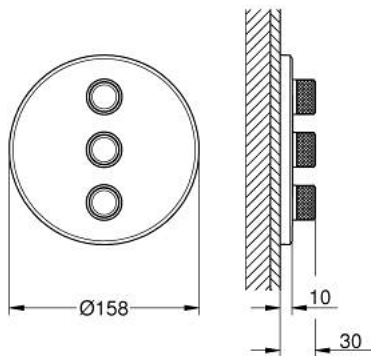

29 122 DC0 GROHTHERM SMARTCONTROL TRIPLE VOLUME CONTROL TRIM

PRODUCT DESCRIPTION

- Colour: Supersteel
- trim set for use with GROHE Rapido SmartBox 35 600/35 604/35 601
- metal wall escutcheon with GROHE FastFixation (covered escutcheon and shaft sealing, covered fixing), retroactively 6° adjustable
- 10 mm thin profile escutcheon
- GROHE LongLife finish
- GROHE SmartControl - control the shower with intuitive push/turn button
- exchangeable symbols
- multiple outlets can be run simultaneously
- without roughing-in set 35 600/35 604 (please order separately)
- flow performance: outlet D = 28 l/min, outlet E = 28 l/min, outlet A = 28 l/min, outlet D+E+A = 65 l/min
- optional flow reducer for CALGreen compliance included

29 122 DC0 GROHTHERM SMARTCONTROL TRIPLE VOLUME CONTROL TRIM

SPARE PARTS, April 2017 – now

1: Push button (Spare part-nr. 48361DC0)

1.1: pushbutton (Spare part-nr. 14077000)

2: Escutcheon (Spare part-nr. 48366DC0)

3: Mounting plate (Spare part-nr. 48365000)

4: Cartridge (Spare part-nr. 48359000)

4.1: Spindle (Spare part-nr. 49088000)

5: Seal (Spare part-nr. 48360000)

6: Universal extension set single-lever mixers, 25 mm (Spare part-nr. 14048000