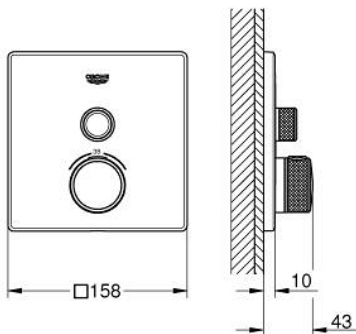

### PRODUCT DESCRIPTION

- Colour: chrome
- trim set for GROHE Rapido SmartBox (35 600/35 604)
- metal wall escutcheon with GROHE FastFixation (covered escutcheon and shaft sealing, covered fixing), retroactively 6° adjustable
- GROHE LongLife finish
- GROHE SmartControl - control the shower with intuitive push/turn button
- exchangeable symbols
- GROHE TurboStat - compact cartridge with wax thermoelement
- GROHE ProGrip - with knurled structure
- GROHE SafeStop - safety button at 38°C
- GROHE SafeStop Plus - optional temperature limiter at 43°C or 46°C included
- built-in non return valves and dirt strainers
- without roughing-in set 35 600/35 604 (please order separately)
- flow performance: outlet A (to external shut-off) = 34 l/min, outlet B/C = 29 l/min

### SPARE PARTS, June 2018 – now

- 1: Mounting plate (Spare part-nr. 48362000)
- 2: Temperature control handle (Spare part-nr. 49029000)
- 2.1: Cover cap (Spare part-nr. 1015030000)
- 2.2: handle adaptor (Spare part-nr. 1015059990)
- 3: Escutcheon (Spare part-nr. 49037000)
- 4: Push button (Spare part-nr. 48361000)
- 4.1: pushbutton (Spare part-nr. 14077000)
- 5: Cartridge (Spare part-nr. 48359000)
- 5.1: Spindle (Spare part-nr. 49088000)
- 6: Thermostatic compact cartridge 3/4" (Spare part-nr. 49028000)
- 7: Non-return valve (Spare part-nr. 49085000)
- 8: Seal (Spare part-nr. 48360000)
- 9: Socket Spanner (Spare part-nr. 49059000)\*
- 10: GROHE TurboStat cartridge 3/4" (Spare part-nr. 49003000)\*
- 11: Service stops (Spare part-nr. 1405300M)\*
- 12: Universal extension set single-lever mixers, 25 mm (Spare part-nr. 14048000)\*