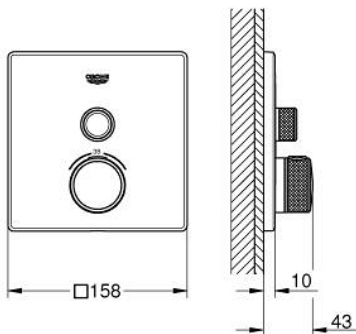

29 123 000 GROHTHERM SMARTCONTROL THERMOSTAT FOR CONCEALED INSTALLATION WITH ONE VALVE

PRODUCT DESCRIPTION

- Colour: chrome
- trim set for GROHE Rapido SmartBox (35 600/35 604)
- metal wall escutcheon with GROHE FastFixation (covered escutcheon and shaft sealing, covered fixing), retroactively 6° adjustable
- GROHE LongLife finish
- GROHE SmartControl - control the shower with intuitive push/turn button
- exchangeable symbols
- GROHE TurboStat - compact cartridge with wax thermoelement
- GROHE ProGrip - with knurl structure
- GROHE SafeStop - safety button at 38°C
- GROHE SafeStop Plus - optional temperature limiter at 43°C or 46°C included
- built-in non return valves and dirt strainers
- without roughing-in set 35 600/35 604 (please order separately)
- flow performance: outlet A (to external shut-off) = 34 l/min, outlet B/C = 29 l/min

29 123 000 GROHTHERM SMARTCONTROL THERMOSTAT FOR CONCEALED INSTALLATION WITH ONE VALVE

SPARE PARTS, June 2018 – now

- 1: Mounting plate (Spare part-nr. 48362000)
- 2: Temperature control handle (Spare part-nr. 49029000)
- 2.1: Cover cap (Spare part-nr. 1015030000)
- 2.2: handle adaptor (Spare part-nr. 1015059990)
- 3: Escutcheon (Spare part-nr. 49037000)
- 4: Push button (Spare part-nr. 48361000)
- 4.1: pushbutton (Spare part-nr. 14077000)
- 5: Cartridge (Spare part-nr. 48359000)
- 5.1: Spindle (Spare part-nr. 49088000)
- 6: Thermostatic compact cartridge 3/4" (Spare part-nr. 49028000)
- 7: Non-return valve (Spare part-nr. 49085000)
- 8: Seal (Spare part-nr. 48360000)
- 9: Socket Spanner (Spare part-nr. 49059000)*
- 10: GROHE TurboStat cartridge 3/4" (Spare part-nr. 49003000)*
- 11: Service stops (Spare part-nr. 1405300M)*
- 12: Universal extension set single-lever mixers, 25 mm (Spare part-nr. 14048000)*