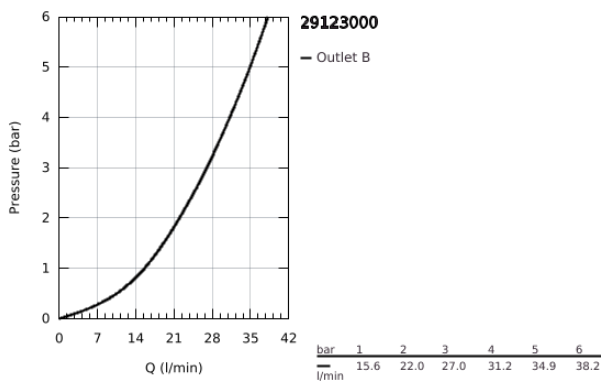

### PRODUCT DESCRIPTION

- Colour: chrome
- trim set for GROHE Rapido SmartBox (35 600/35 604)
- metal wall escutcheon with GROHE FastFixation (covered escutcheon and shaft sealing, covered fixing), retroactively 6° adjustable
- GROHE LongLife finish
- GROHE SmartControl - control the shower with intuitive push/turn button
- exchangeable symbols
- GROHE TurboStat - compact cartridge with wax thermoelement
- GROHE ProGrip - with knurled structure
- GROHE SafeStop - safety button at 38°C
- GROHE SafeStop Plus - optional temperature limiter at 43°C or 46°C included
- built-in non return valves and dirt strainers
- without roughing-in set 35 600/35 604 (please order separately)
- flow performance: outlet A (to external shut-off) = 34 l/min, outlet B/C = 29 l/min