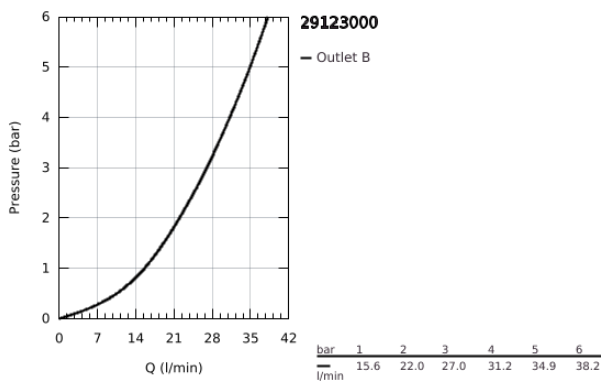

29 123 000 GROHTHERM SMARTCONTROL THERMOSTAT FOR CONCEALED INSTALLATION WITH ONE VALVE

PRODUCT DESCRIPTION

- Colour: chrome
- trim set for GROHE Rapido SmartBox (35 600/35 604)
- metal wall escutcheon with GROHE FastFixation (covered escutcheon and shaft sealing, covered fixing), retroactively 6° adjustable
- GROHE LongLife finish
- GROHE SmartControl - control the shower with intuitive push/turn button
- exchangeable symbols
- GROHE TurboStat - compact cartridge with wax thermoelement
- GROHE ProGrip - with knurl structure
- GROHE SafeStop - safety button at 38°C
- GROHE SafeStop Plus - optional temperature limiter at 43°C or 46°C included
- built-in non return valves and dirt strainers
- without roughing-in set 35 600/35 604 (please order separately)
- flow performance: outlet A (to external shut-off) = 34 l/min, outlet B/C = 29 l/min

29 123 000 GROHTHERM SMARTCONTROL THERMOSTAT FOR CONCEALED INSTALLATION WITH ONE VALVE

SPARE PARTS, June 2018 – now

- 1: Mounting plate (Spare part-nr. 48362000)
- 2: Temperature control handle (Spare part-nr. 49029000)
- 2.1: Cover cap (Spare part-nr. 1015030000)
- 2.2: handle adaptor (Spare part-nr. 1015059990)
- 3: Escutcheon (Spare part-nr. 49037000)
- 4: Push button (Spare part-nr. 48361000)
- 4.1: pushbutton (Spare part-nr. 14077000)
- 5: Cartridge (Spare part-nr. 48359000)
- 5.1: Spindle (Spare part-nr. 49088000)
- 6: Thermostatic compact cartridge 3/4" (Spare part-nr. 49028000)
- 7: Non-return valve (Spare part-nr. 49085000)
- 8: Seal (Spare part-nr. 48360000)
- 9: Socket Spanner (Spare part-nr. 49059000)*
- 10: GROHE TurboStat cartridge 3/4" (Spare part-nr. 49003000)*
- 11: Service stops (Spare part-nr. 1405300M)*
- 12: Universal extension set single-lever mixers, 25 mm (Spare part-nr. 14048000)*