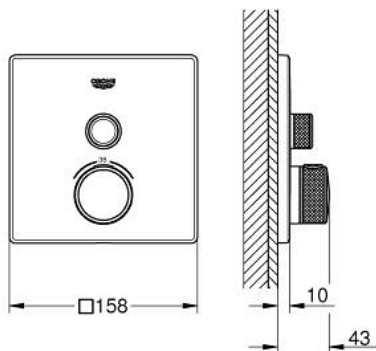

29 123 A00 GROHTHERM SMARTCONTROL THERMOSTAT FOR CONCEALED INSTALLATION WITH ONE VALVE

PRODUCT DESCRIPTION

- Colour: hard graphite
- trim set for GROHE Rapido SmartBox (35 600/35 604)
- metal wall escutcheon with GROHE FastFixation (covered escutcheon and shaft sealing, covered fixing), retroactively 6° adjustable
- GROHE LongLife finish
- GROHE SmartControl - control the shower with intuitive push/turn button
- exchangeable symbols
- GROHE TurboStat - compact cartridge with wax thermoelement
- GROHE SafeStop - safety button at 38°C
- GROHE SafeStop Plus - optional temperature limiter at 43°C or 46°C included
- built-in non return valves and dirt strainers
- without roughing-in set 35 600/35 604 (please order separately)
- flow performance: outlet A (to external shut-off) = 34 l/min, outlet B/C = 29 l/min