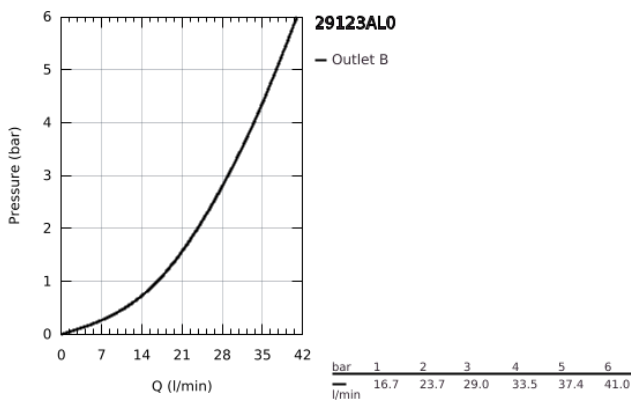

29 123 AL0 GROHTHERM SMARTCONTROL THERMOSTAT FOR CONCEALED INSTALLATION WITH ONE VALVE

PRODUCT DESCRIPTION

- Colour: brushed hard graphite
- trim set for GROHE Rapido SmartBox (35 600/35 604)
- metal wall escutcheon with GROHE FastFixation (covered escutcheon and shaft sealing, covered fixing), retroactively 6° adjustable
- GROHE LongLife finish
- GROHE SmartControl - control the shower with intuitive push/turn button
- exchangeable symbols
- GROHE TurboStat - compact cartridge with wax thermoelement
- GROHE SafeStop - safety button at 38°C
- GROHE SafeStop Plus - optional temperature limiter at 43°C or 46°C included
- built-in non return valves and dirt strainers
- without roughing-in set 35 600/35 604 (please order separately)
- flow performance: outlet A (to external shut-off) = 34 l/min, outlet B/C = 29 l/min

29 123 AL0 GROHTHERM SMARTCONTROL THERMOSTAT FOR CONCEALED INSTALLATION WITH ONE VALVE

SPARE PARTS, September 2018 – now

- 1: Mounting plate (Spare part-nr. 48362000)
- 2: Temperature control handle (Spare part-nr. 49029AL0)
- 3: Escutcheon (Spare part-nr. 49037AL0)
- 4: Push button (Spare part-nr. 48361AL0)
- 4.1: pushbutton (Spare part-nr. 14077000)
- 5: Cartridge (Spare part-nr. 48359000)
- 5.1: Spindle (Spare part-nr. 49088000)
- 6: Thermostatic compact cartridge 3/4" (Spare part-nr. 49028000)
- 7: Non-return valve (Spare part-nr. 49085000)
- 8: Seal (Spare part-nr. 48360000)
- 9: Socket Spanner (Spare part-nr. 49059000)*
- 10: GROHE TurboStat cartridge 3/4" (Spare part-nr. 49003000)*
- 11: Service stops (Spare part-nr. 1405300M)*
- 12: Universal extension set single-lever mixers, 25 mm (Spare part-nr. 14048000)*