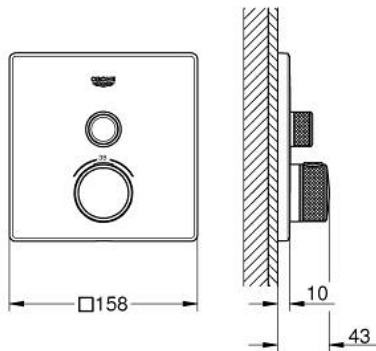

29 123 AL0 GROHTHERM SMARTCONTROL THERMOSTAT FOR CONCEALED INSTALLATION WITH ONE VALVE

PRODUCT DESCRIPTION

- Colour: brushed hard graphite
- trim set for GROHE Rapido SmartBox (35 600/35 604)
- metal wall escutcheon with GROHE FastFixation (covered escutcheon and shaft sealing, covered fixing), retroactively 6° adjustable
- GROHE LongLife finish
- GROHE SmartControl - control the shower with intuitive push/turn button
- exchangeable symbols
- GROHE TurboStat - compact cartridge with wax thermoelement
- GROHE SafeStop - safety button at 38°C
- GROHE SafeStop Plus - optional temperature limiter at 43°C or 46°C included
- built-in non return valves and dirt strainers
- without roughing-in set 35 600/35 604 (please order separately)
- flow performance: outlet A (to external shut-off) = 34 l/min, outlet B/C = 29 l/min

29 123 AL0 GROHTHERM SMARTCONTROL THERMOSTAT FOR CONCEALED INSTALLATION WITH ONE VALVE

SPARE PARTS, September 2018 – now

- 1: Mounting plate (Spare part-nr. 48362000)
- 2: Temperature control handle (Spare part-nr. 49029AL0)
- 3: Escutcheon (Spare part-nr. 49037AL0)
- 4: Push button (Spare part-nr. 48361AL0)
- 4.1: pushbutton (Spare part-nr. 14077000)
- 5: Cartridge (Spare part-nr. 48359000)
- 5.1: Spindle (Spare part-nr. 49088000)
- 6: Thermostatic compact cartridge 3/4" (Spare part-nr. 49028000)
- 7: Non-return valve (Spare part-nr. 49085000)
- 8: Seal (Spare part-nr. 48360000)
- 9: Socket Spanner (Spare part-nr. 49059000)*
- 10: GROHE TurboStat cartridge 3/4" (Spare part-nr. 49003000)*
- 11: Service stops (Spare part-nr. 1405300M)*
- 12: Universal extension set single-lever mixers, 25 mm (Spare part-nr. 14048000)*