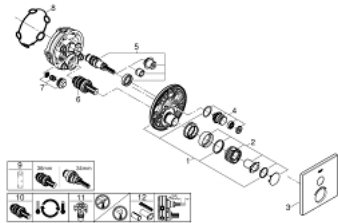

29 123 AL0 GROHTHERM SMARTCONTROL THERMOSTAT FOR CONCEALED INSTALLATION WITH ONE VALVE

PRODUCT DESCRIPTION

- Colour: brushed hard graphite
- trim set for GROHE Rapido SmartBox (35 600/35 604)
- metal wall escutcheon with GROHE FastFixation (covered escutcheon and shaft sealing, covered fixing), retroactively 6° adjustable
- GROHE LongLife finish
- GROHE SmartControl - control the shower with intuitive push/turn button
- exchangeable symbols
- GROHE TurboStat - compact cartridge with wax thermoelement
- GROHE SafeStop - safety button at 38°C
- GROHE SafeStop Plus - optional temperature limiter at 43°C or 46°C included
- built-in non return valves and dirt strainers
- without roughing-in set 35 600/35 604 (please order separately)
- flow performance: outlet A (to external shut-off) = 34 l/min, outlet B/C = 29 l/min

29 123 AL0 GROHTHERM SMARTCONTROL THERMOSTAT FOR CONCEALED INSTALLATION WITH ONE VALVE

SPARE PARTS, September 2018 – now

- 1: Mounting plate (Spare part-nr. 48362000)
- 2: Temperature control handle (Spare part-nr. 49029AL0)
- 3: Escutcheon (Spare part-nr. 49037AL0)
- 4: Push button (Spare part-nr. 48361AL0)
- 4.1: pushbutton (Spare part-nr. 14077000)
- 5: Cartridge (Spare part-nr. 48359000)
- 5.1: Spindle (Spare part-nr. 49088000)
- 6: Thermostatic compact cartridge 3/4" (Spare part-nr. 49028000)
- 7: Non-return valve (Spare part-nr. 49085000)
- 8: Seal (Spare part-nr. 48360000)
- 9: Socket Spanner (Spare part-nr. 49059000)*
- 10: GROHE TurboStat cartridge 3/4" (Spare part-nr. 49003000)*
- 11: Service stops (Spare part-nr. 1405300M)*
- 12: Universal extension set single-lever mixers, 25 mm (Spare part-nr. 14048000)*