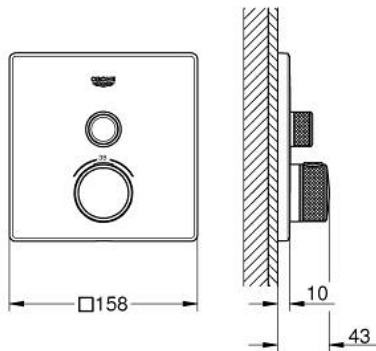

## 29 123 DL0 GROHTHERM SMARTCONTROL THERMOSTAT FOR CONCEALED INSTALLATION WITH ONE VALVE

### PRODUCT DESCRIPTION

- Colour: brushed warm sunset
- trim set for GROHE Rapido SmartBox (35 600/35 604)
- metal wall escutcheon with GROHE FastFixation (covered escutcheon and shaft sealing, covered fixing), retroactively 6° adjustable
- GROHE LongLife finish
- GROHE SmartControl - control the shower with intuitive push/turn button
- exchangeable symbols
- GROHE TurboStat - compact cartridge with wax thermoelement
- GROHE SafeStop - safety button at 38°C
- GROHE SafeStop Plus - optional temperature limiter at 43°C or 46°C included
- built-in non return valves and dirt strainers
- without roughing-in set 35 600/35 604 (please order separately)
- flow performance: outlet A (to external shut-off) = 34 l/min, outlet B/C = 29 l/min