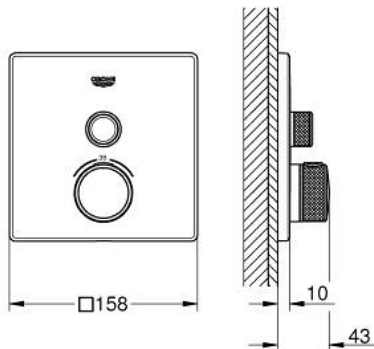

29 123 GN0 GROHTHERM SMARTCONTROL THERMOSTAT FOR CONCEALED INSTALLATION WITH ONE VALVE

PRODUCT DESCRIPTION

- Colour: brushed cool sunrise
- trim set for GROHE Rapido SmartBox (35 600/35 604)
- metal wall escutcheon with GROHE FastFixation (covered escutcheon and shaft sealing, covered fixing), retroactively 6° adjustable
- GROHE LongLife finish
- GROHE SmartControl - control the shower with intuitive push/turn button
- exchangeable symbols
- GROHE TurboStat - compact cartridge with wax thermoelement
- GROHE SafeStop - safety button at 38°C
- GROHE SafeStop Plus - optional temperature limiter at 43°C or 46°C included
- built-in non return valves and dirt strainers
- without roughing-in set 35 600/35 604 (please order separately)
- flow performance: outlet A (to external shut-off) = 34 l/min, outlet B/C = 29 l/min