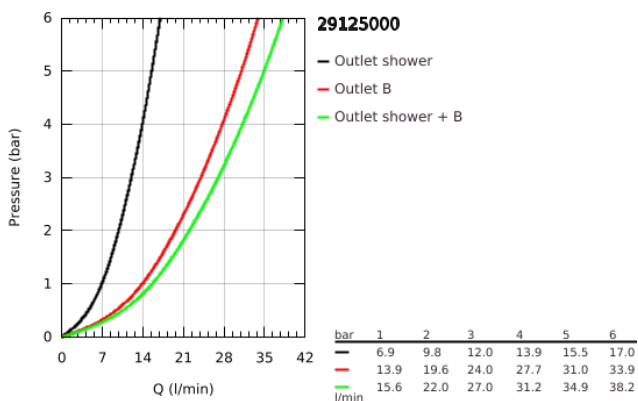

29 125 000 GROHTHERM SMARTCONTROL THERMOSTAT FOR CONCEALED INSTALLATION WITH 2 VALVES AND INTEGRATED SHOWER HOLDER

PRODUCT DESCRIPTION

- Colour: chrome
- trim set for GROHE Rapido SmartBox (35 600/35 604)
- metal wall escutcheon with GROHE FastFixation (covered escutcheon and shaft sealing, covered fixing), retroactively 6° adjustable
- GROHE LongLife finish
- GROHE SmartControl - control the shower with intuitive push/turn button
- exchangeable symbols
- GROHE TurboStat - compact cartridge with wax thermoelement
- GROHE ProGrip - with knurl structure
- GROHE SafeStop - safety button at 38°C
- GROHE SafeStop Plus - optional temperature limiter at 43°C or 46°C included
- built-in non return valves and dirt strainers
- multiple outlets can be run simultaneously
- integrated shower union with shower outlet 1/2"
- without roughing-in set 35 600/35 604 (please order separately)
- flow performance: outlet B = 24 l/min hand shower = 12 l/min outlet B + hand shower = 27 l/min