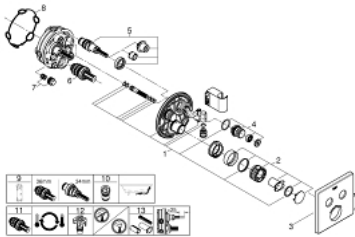

29 125 000 GROHTHERM SMARTCONTROL THERMOSTAT FOR CONCEALED INSTALLATION WITH 2 VALVES AND INTEGRATED SHOWER HOLDER

SPARE PARTS, September 2016 – now

- 1: Mounting template (Spare part-nr. 48364000)
- 2: Temperature control handle (Spare part-nr. 49029000)
- 2.1: Cover cap (Spare part-nr. 1015030000)
- 2.2: handle adaptor (Spare part-nr. 1015059990)
- 3: Escutcheon (Spare part-nr. 49041000)
- 4: Push button (Spare part-nr. 48361000)
- 4.1: pushbutton (Spare part-nr. 14077000)
- 5: Cartridge (Spare part-nr. 48359000)
- 5.1: Spindle (Spare part-nr. 49088000)
- 6: Thermostatic compact cartridge 3/4" (Spare part-nr. 49028000)
- 7: Non-return valves (Spare part-nr. 47979000)
- 8: Seal (Spare part-nr. 48360000)
- 9: Socket Spanner (Spare part-nr. 49059000)*
- 10: Backflow protection combination (EN1717) (Spare part-nr. 14055000)*
- 11: GROHE TurboStat cartridge 3/4" (Spare part-nr. 49003000)*
- 12: Service stops (Spare part-nr. 1405300M)*
- 13: Universal extension set single-lever mixers, 25 mm (Spare part-nr. 14048000)*