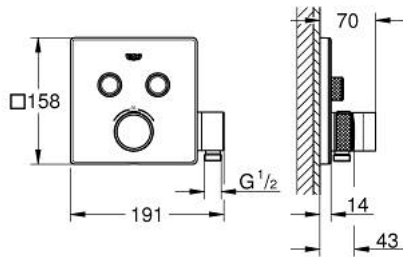

29 125 000 GROHTHERM SMARTCONTROL THERMOSTAT FOR CONCEALED INSTALLATION WITH 2 VALVES AND INTEGRATED SHOWER HOLDER