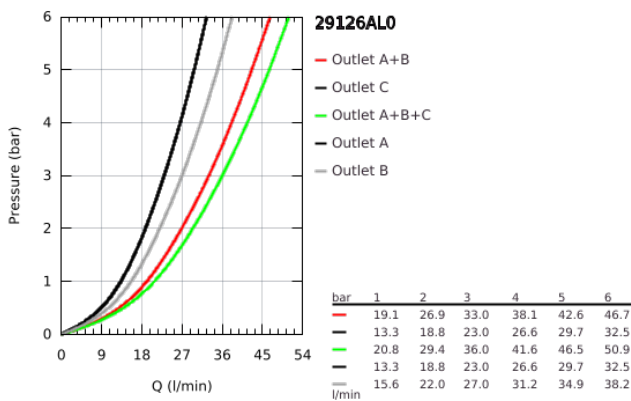

29 126 AL0 GROHTHERM SMARTCONTROL THERMOSTAT FOR CONCEALED INSTALLATION WITH 3 VALVES

PRODUCT DESCRIPTION

- Colour: brushed hard graphite
- trim set for GROHE Rapido SmartBox (35 600/35 604)
- metal wall escutcheon with GROHE FastFixation (covered escutcheon and shaft sealing, covered fixing), retroactively 6° adjustable
- GROHE LongLife finish
- GROHE SmartControl - control the shower with intuitive push/turn button
- exchangeable symbols
- GROHE TurboStat - compact cartridge with wax thermoelement
- GROHE SafeStop - safety button at 38°C
- GROHE SafeStop Plus - optional temperature limiter at 43°C or 46°C included
- built-in non return valves and dirt strainers
- multiple outlets can be run simultaneously
- without roughing-in set 35 600/35 604 (please order separately)
- flow performance: outlet A = 23 l/min outlet B = 27 l/min outlet C = 23 l/min outlet A + B = 33 l/min outlet A + B + C = 36 l/min

29 126 AL0 GROHTHERM SMARTCONTROL THERMOSTAT FOR CONCEALED INSTALLATION WITH 3 VALVES

SPARE PARTS, September 2018 – now

- 1: Mounting plate (Spare part-nr. 48362000)
- 2: Temperature control handle (Spare part-nr. 49029AL0)
- 3: Escutcheon (Spare part-nr. 49042AL0)
- 4: Push button (Spare part-nr. 48361AL0)
- 4.1: pushbutton (Spare part-nr. 14077000)
- 5: Cartridge (Spare part-nr. 48359000)
- 5.1: Spindle (Spare part-nr. 49088000)
- 6: Thermostatic compact cartridge 3/4" (Spare part-nr. 49028000)
- 7: Non-return valves (Spare part-nr. 47979000)
- 8: Seal (Spare part-nr. 48360000)
- 9: Socket Spanner (Spare part-nr. 49059000)*
- 10: GROHE TurboStat cartridge 3/4" (Spare part-nr. 49003000)*
- 11: Service stops (Spare part-nr. 1405300M)*
- 12: Universal extension set single-lever mixers, 25 mm (Spare part-nr. 14048000)*