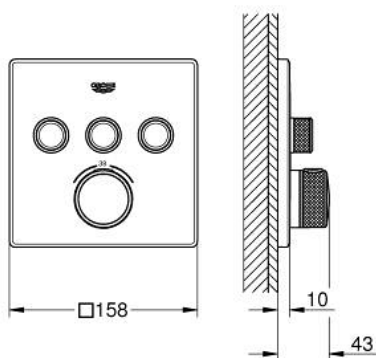

## 29 126 DA0 GROHTHERM SMARTCONTROL THERMOSTAT FOR CONCEALED INSTALLATION WITH 3 VALVES

### PRODUCT DESCRIPTION

- Colour: warm sunset
- trim set for GROHE Rapido SmartBox (35 600/35 604)
- metal wall escutcheon with GROHE FastFixation (covered escutcheon and shaft sealing, covered fixing), retroactively 6° adjustable
- GROHE LongLife finish
- GROHE SmartControl - control the shower with intuitive push/turn button
- exchangeable symbols
- GROHE TurboStat - compact cartridge with wax thermoelement
- GROHE SafeStop - safety button at 38°C
- GROHE SafeStop Plus - optional temperature limiter at 43°C or 46°C included
- built-in non return valves and dirt strainers
- multiple outlets can be run simultaneously
- without roughing-in set 35 600/35 604 (please order separately)
- flow performance: outlet A = 23 l/min outlet B = 27 l/min outlet C = 23 l/min outlet A + B = 33 l/min outlet A + B + C = 36 l/min