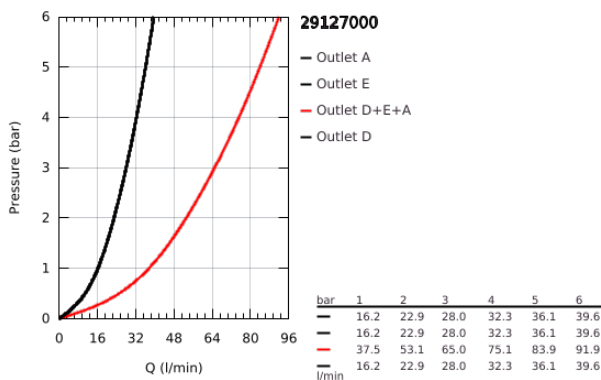

29 127 000 GROHTHERM SMARTCONTROL TRIPLE VOLUME CONTROL TRIM

PRODUCT DESCRIPTION

- Colour: chrome
- trim set for use with GROHE Rapido SmartBox 35 600/35 604/35 601
- metal wall escutcheon with GROHE FastFixation (covered escutcheon and shaft sealing, covered fixing), retroactively 6° adjustable
- 10 mm thin profile escutcheon
- GROHE LongLife finish
- GROHE SmartControl - control the shower with intuitive push/turn button
- exchangeable symbols
- GROHE ProGrip - with knurl structure
- multiple outlets can be run simultaneously
- without roughing-in set 35 600/35 604 (please order separately)
- flow performance: outlet D = 28 l/min, outlet E = 28 l/min, outlet A = 28 l/min, outlet D+E+A = 65 l/min
- optional flow reducer for CALGreen compliance included

29 127 000 GROHTHERM SMARTCONTROL TRIPLE VOLUME CONTROL TRIM

SPARE PARTS, January 2020 – now

1: Push button (Spare part-nr. 48361000)

1.1: pushbutton (Spare part-nr. 14077000)

2: Escutcheon (Spare part-nr. 48368000)