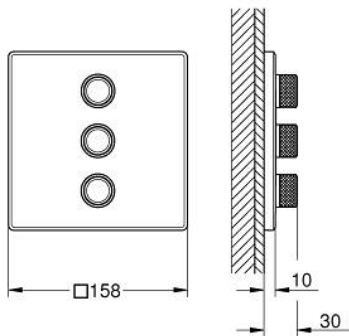

29 127 000 GROHTHERM SMARTCONTROL TRIPLE VOLUME CONTROL TRIM

PRODUCT DESCRIPTION

- Colour: chrome
- trim set for use with GROHE Rapido SmartBox 35 600/35 604/35 601
- metal wall escutcheon with GROHE FastFixation (covered escutcheon and shaft sealing, covered fixing), retroactively 6° adjustable
- 10 mm thin profile escutcheon
- GROHE LongLife finish
- GROHE SmartControl - control the shower with intuitive push/turn button
- exchangeable symbols
- GROHE ProGrip - with knurl structure
- multiple outlets can be run simultaneously
- without roughing-in set 35 600/35 604 (please order separately)
- flow performance: outlet D = 28 l/min, outlet E = 28 l/min, outlet A = 28 l/min, outlet D+E+A = 65 l/min
- optional flow reducer for CALGreen compliance included

29 127 000 GROHTHERM SMARTCONTROL TRIPLE VOLUME CONTROL TRIM

SPARE PARTS, January 2020 – now

1: Push button (Spare part-nr. 48361000)

1.1: pushbutton (Spare part-nr. 14077000)

2: Escutcheon (Spare part-nr. 48368000)

3: Mounting plate (Spare part-nr. 48365000)

4: Cartridge (Spare part-nr. 48359000)

4.1: Spindle (Spare part-nr. 49088000)

5: Seal (Spare part-nr. 48360000)

6: Universal extension set single-lever mixers, 25 mm (Spare part-nr. 14048000