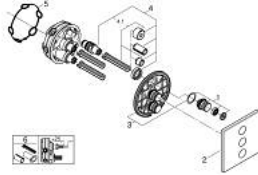

29 127 000 GROHTHERM SMARTCONTROL TRIPLE VOLUME CONTROL TRIM

PRODUCT DESCRIPTION

- Colour: chrome
- trim set for use with GROHE Rapido SmartBox 35 600/35 604/35 601
- metal wall escutcheon with GROHE FastFixation (covered escutcheon and shaft sealing, covered fixing), retroactively 6° adjustable
- 10 mm thin profile escutcheon
- GROHE LongLife finish
- GROHE SmartControl - control the shower with intuitive push/turn button
- exchangeable symbols
- GROHE ProGrip - with knurl structure
- multiple outlets can be run simultaneously
- without roughing-in set 35 600/35 604 (please order separately)
- flow performance: outlet D = 28 l/min, outlet E = 28 l/min, outlet A = 28 l/min, outlet D+E+A = 65 l/min
- optional flow reducer for CALGreen compliance included

29 127 000 GROHTHERM SMARTCONTROL TRIPLE VOLUME CONTROL TRIM

SPARE PARTS, January 2020 – now

1: Push button (Spare part-nr. 48361000)

1.1: pushbutton (Spare part-nr. 14077000)

2: Escutcheon (Spare part-nr. 48368000)

3: Mounting plate (Spare part-nr. 48365000)

4: Cartridge (Spare part-nr. 48359000)

4.1: Spindle (Spare part-nr. 49088000)

5: Seal (Spare part-nr. 48360000)

6: Universal extension set single-lever mixers, 25 mm (Spare part-nr. 14048000