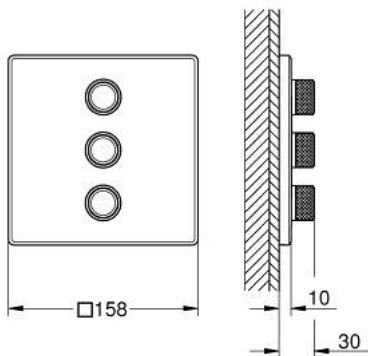

## 29 127 AL0 GROHTHERM SMARTCONTROL TRIPLE VOLUME CONTROL TRIM

### PRODUCT DESCRIPTION

- Colour: brushed hard graphite
- trim set for use with GROHE Rapido SmartBox 35 600/35 604/35 601
- metal wall escutcheon with GROHE FastFixation (covered escutcheon and shaft sealing, covered fixing), retroactively 6° adjustable
- 10 mm thin profile escutcheon
- GROHE LongLife finish
- GROHE SmartControl - control the shower with intuitive push/turn button
- exchangeable symbols
- multiple outlets can be run simultaneously
- without roughing-in set 35 600/35 604 (please order separately)
- flow performance: outlet D = 28 l/min, outlet E = 28 l/min, outlet A = 28 l/min, outlet D+E+A = 65 l/min
- optional flow reducer for CALGreen compliance included