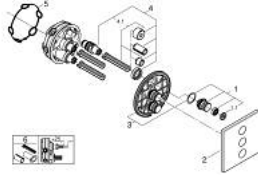

## 29 127 AL0 GROHTHERM SMARTCONTROL TRIPLE VOLUME CONTROL TRIM

### PRODUCT DESCRIPTION

- Colour: brushed hard graphite
- trim set for use with GROHE Rapido SmartBox 35 600/35 604/35 601
- metal wall escutcheon with GROHE FastFixation (covered escutcheon and shaft sealing, covered fixing), retroactively 6° adjustable
- 10 mm thin profile escutcheon
- GROHE LongLife finish
- GROHE SmartControl - control the shower with intuitive push/turn button
- exchangeable symbols
- multiple outlets can be run simultaneously
- without roughing-in set 35 600/35 604 (please order separately)
- flow performance: outlet D = 28 l/min, outlet E = 28 l/min, outlet A = 28 l/min, outlet D+E+A = 65 l/min
- optional flow reducer for CALGreen compliance included

### SPARE PARTS, March 2023 – now

1: Push button (Spare part-nr. 48361AL0)

1.1: pushbutton (Spare part-nr. 14077000)

2: Escutcheon (Spare part-nr. 48368AL0)

3: Mounting plate (Spare part-nr. 48365000)

4: Cartridge (Spare part-nr. 48359000)

4.1: Spindle (Spare part-nr. 49088000)

5: Seal (Spare part-nr. 48360000)

6: Universal extension set single-lever mixers, 25 mm (Spare part-nr. 14048000

)\*

\* Optional accessories