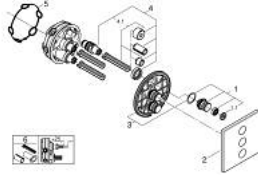

29 127 DC0 GROHTHERM SMARTCONTROL TRIPLE VOLUME CONTROL TRIM

PRODUCT DESCRIPTION

- Colour: Supersteel
- trim set for use with GROHE Rapido SmartBox 35 600/35 604/35 601
- metal wall escutcheon with GROHE FastFixation (covered escutcheon and shaft sealing, covered fixing), retroactively 6° adjustable
- 10 mm thin profile escutcheon
- GROHE LongLife finish
- GROHE SmartControl - control the shower with intuitive push/turn button
- exchangeable symbols
- multiple outlets can be run simultaneously
- without roughing-in set 35 600/35 604 (please order separately)
- flow performance: outlet D = 28 l/min, outlet E = 28 l/min, outlet A = 28 l/min, outlet D+E+A = 65 l/min
- optional flow reducer for CALGreen compliance included

29 127 DC0 GROHTHERM SMARTCONTROL TRIPLE VOLUME CONTROL TRIM

SPARE PARTS, March 2023 – now

1: Push button (Spare part-nr. 48361DC0)

1.1: pushbutton (Spare part-nr. 14077000)

2: Escutcheon (Spare part-nr. 48368DC0)

3: Mounting plate (Spare part-nr. 48365000)

4: Cartridge (Spare part-nr. 48359000)

4.1: Spindle (Spare part-nr. 49088000)

5: Seal (Spare part-nr. 48360000)

6: Universal extension set single-lever mixers, 25 mm (Spare part-nr. 14048000