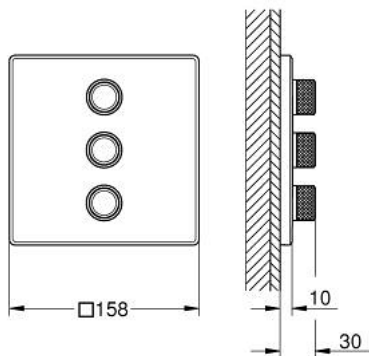

29 127 DC0 GROHTHERM SMARTCONTROL TRIPLE VOLUME CONTROL TRIM

PRODUCT DESCRIPTION

- Colour: Supersteel
- trim set for use with GROHE Rapido SmartBox 35 600/35 604/35 601
- metal wall escutcheon with GROHE FastFixation (covered escutcheon and shaft sealing, covered fixing), retroactively 6° adjustable
- 10 mm thin profile escutcheon
- GROHE LongLife finish
- GROHE SmartControl - control the shower with intuitive push/turn button
- exchangeable symbols
- multiple outlets can be run simultaneously
- without roughing-in set 35 600/35 604 (please order separately)
- flow performance: outlet D = 28 l/min, outlet E = 28 l/min, outlet A = 28 l/min, outlet D+E+A = 65 l/min
- optional flow reducer for CALGreen compliance included

29 127 DC0 GROHTHERM SMARTCONTROL TRIPLE VOLUME CONTROL TRIM

SPARE PARTS, March 2023 – now

1: Push button (Spare part-nr. 48361DC0)

1.1: pushbutton (Spare part-nr. 14077000)

2: Escutcheon (Spare part-nr. 48368DC0)

3: Mounting plate (Spare part-nr. 48365000)

4: Cartridge (Spare part-nr. 48359000)

4.1: Spindle (Spare part-nr. 49088000)

5: Seal (Spare part-nr. 48360000)

6: Universal extension set single-lever mixers, 25 mm (Spare part-nr. 14048000