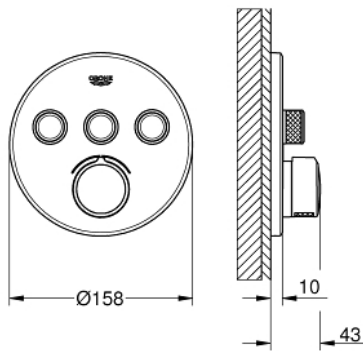

### PRODUCT DESCRIPTION

- Colour: chrome
- trim set for GROHE Rapido SmartBox (35 600/35 604)
- metal wall escutcheon with GROHE FastFixation (covered escutcheon and shaft sealing, covered fixing), retroactively 6° adjustable
- GROHE LongLife finish
- GROHE SmartControl - control the shower with intuitive push/turn button
- exchangeable symbols
- cartridge for temperature mixing
- multiple outlets can be run simultaneously
- without roughing-in set 35 600/35 604 (please order separately)
- flow performance: outlet A = 22 l/min outlet B = 26 l/min outlet C = 22 l/min outlet A + B = 31 l/min outlet A + B + C = 34 l/min

### SPARE PARTS, September 2020 – now

- 1: Mounting plate (Spare part-nr. 48362000)
  - 2: Handle (Spare part-nr. 46990000)
  - 3: Escutcheon (Spare part-nr. 46993000)
  - 4: Push button (Spare part-nr. 48361000)
  - 4.1: pushbutton (Spare part-nr. 14077000)
  - 5: Cartridge (Spare part-nr. 48359000)
  - 5.1: Spindle (Spare part-nr. 49088000)
  - 6: Cartridge (Spare part-nr. 46989000)
  - 7: Non-return valves (Spare part-nr. 47979000)
  - 8: Seal (Spare part-nr. 48360000)
  - 9: Service stops (Spare part-nr. 1405300M)\*
  - 10: Universal extension set single-lever mixers, 25 mm (Spare part-nr. 14048000)\*
  - 11: Socket Spanner (Spare part-nr. 49059000)\*
- \* Optional accessories