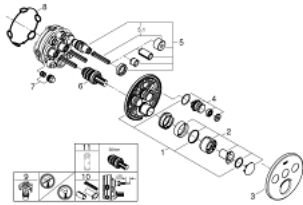

## 29 146 000 SMARTCONTROL CONCEALED MIXER WITH 3 VALVES

### PRODUCT DESCRIPTION

- Colour: chrome
- trim set for GROHE Rapido SmartBox (35 600/35 604)
- metal wall escutcheon with GROHE FastFixation (covered escutcheon and shaft sealing, covered fixing), retroactively 6° adjustable
- GROHE LongLife finish
- GROHE SmartControl - control the shower with intuitive push/turn button
- exchangeable symbols
- cartridge for temperature mixing
- multiple outlets can be run simultaneously
- without roughing-in set 35 600/35 604 (please order separately)
- flow performance: outlet A = 22 l/min outlet B = 26 l/min outlet C = 22 l/min outlet A + B = 31 l/min outlet A + B + C = 34 l/min

### SPARE PARTS, September 2020 – now

- 1: Mounting plate (Spare part-nr. 48362000)
  - 2: Handle (Spare part-nr. 46990000)
  - 3: Escutcheon (Spare part-nr. 46993000)
  - 4: Push button (Spare part-nr. 48361000)
  - 4.1: pushbutton (Spare part-nr. 14077000)
  - 5: Cartridge (Spare part-nr. 48359000)
  - 5.1: Spindle (Spare part-nr. 49088000)
  - 6: Cartridge (Spare part-nr. 46989000)
  - 7: Non-return valves (Spare part-nr. 47979000)
  - 8: Seal (Spare part-nr. 48360000)
  - 9: Service stops (Spare part-nr. 1405300M)\*
  - 10: Universal extension set single-lever mixers, 25 mm (Spare part-nr. 14048000)\*
  - 11: Socket Spanner (Spare part-nr. 49059000)\*
- \* Optional accessories