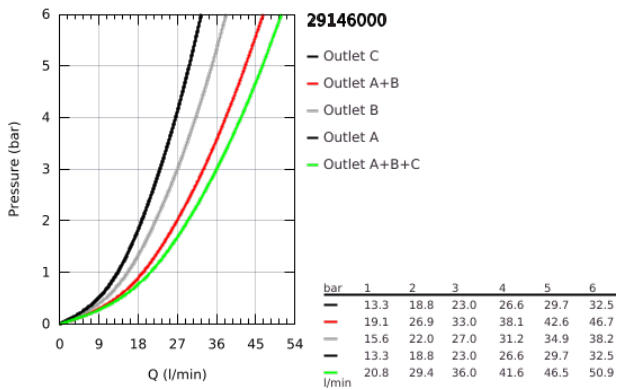

## 29 146 000 SMARTCONTROL CONCEALED MIXER WITH 3 VALVES

### PRODUCT DESCRIPTION

- Colour: chrome
- trim set for GROHE Rapido SmartBox (35 600/35 604)
- metal wall escutcheon with GROHE FastFixation (covered escutcheon and shaft sealing, covered fixing), retroactively 6° adjustable
- GROHE LongLife finish
- GROHE SmartControl - control the shower with intuitive push/turn button
- exchangeable symbols
- cartridge for temperature mixing
- multiple outlets can be run simultaneously
- without roughing-in set 35 600/35 604 (please order separately)
- flow performance: outlet A = 22 l/min outlet B = 26 l/min outlet C = 22 l/min outlet A + B = 31 l/min outlet A + B + C = 34 l/min