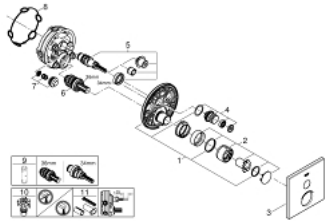

29 147 000 SMARTCONTROL CONCEALED MIXER WITH ONE VALVE

PRODUCT DESCRIPTION

- Colour: chrome
- trim set for GROHE Rapido SmartBox (35 600/35 604)
- metal wall escutcheon with GROHE FastFixation (covered escutcheon and shaft sealing, covered fixing), retroactively 6° adjustable
- GROHE LongLife finish
- GROHE SmartControl - control the shower with intuitive push/turn button
- exchangeable symbols
- cartridge for temperature mixing
- without roughing-in set 35 600/35 604 (please order separately)
- flow performance: outlet B = 27 l/min, outlet C = 27 l/min

29 147 000 SMARTCONTROL CONCEALED MIXER WITH ONE VALVE

SPARE PARTS, June 2018 – now

- 1: Mounting plate (Spare part-nr. 48362000)
- 2: Handle (Spare part-nr. 46990000)
- 3: Escutcheon (Spare part-nr. 46994000)
- 4: Push button (Spare part-nr. 48361000)
- 4.1: pushbutton (Spare part-nr. 14077000)
- 5: Cartridge (Spare part-nr. 48359000)
- 5.1: Spindle (Spare part-nr. 49088000)
- 6: Cartridge (Spare part-nr. 46989000)
- 7: Non-return valve (Spare part-nr. 49085000)
- 8: Seal (Spare part-nr. 48360000)
- 9: Socket Spanner (Spare part-nr. 49059000)*
- 10: Service stops (Spare part-nr. 1405300M)*
- 11: Universal extension set single-lever mixers, 25 mm (Spare part-nr. 14048000)*