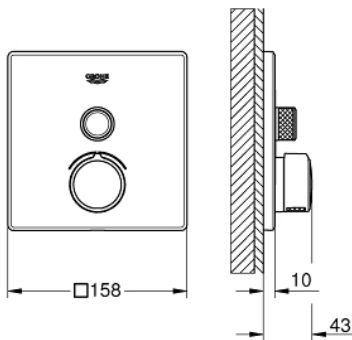

29 147 000 SMARTCONTROL CONCEALED MIXER WITH ONE VALVE

PRODUCT DESCRIPTION

- Colour: chrome
- trim set for GROHE Rapido SmartBox (35 600/35 604)
- metal wall escutcheon with GROHE FastFixation (covered escutcheon and shaft sealing, covered fixing), retroactively 6° adjustable
- GROHE LongLife finish
- GROHE SmartControl - control the shower with intuitive push/turn button
- exchangeable symbols
- cartridge for temperature mixing
- without roughing-in set 35 600/35 604 (please order separately)
- flow performance: outlet B = 27 l/min, outlet C = 27 l/min

29 147 000 SMARTCONTROL CONCEALED MIXER WITH ONE VALVE

SPARE PARTS, June 2018 – now

- 1: Mounting plate (Spare part-nr. 48362000)
- 2: Handle (Spare part-nr. 46990000)
- 3: Escutcheon (Spare part-nr. 46994000)
- 4: Push button (Spare part-nr. 48361000)
- 4.1: pushbutton (Spare part-nr. 14077000)
- 5: Cartridge (Spare part-nr. 48359000)
- 5.1: Spindle (Spare part-nr. 49088000)
- 6: Cartridge (Spare part-nr. 46989000)
- 7: Non-return valve (Spare part-nr. 49085000)
- 8: Seal (Spare part-nr. 48360000)
- 9: Socket Spanner (Spare part-nr. 49059000)*
- 10: Service stops (Spare part-nr. 1405300M)*
- 11: Universal extension set single-lever mixers, 25 mm (Spare part-nr. 14048000)*