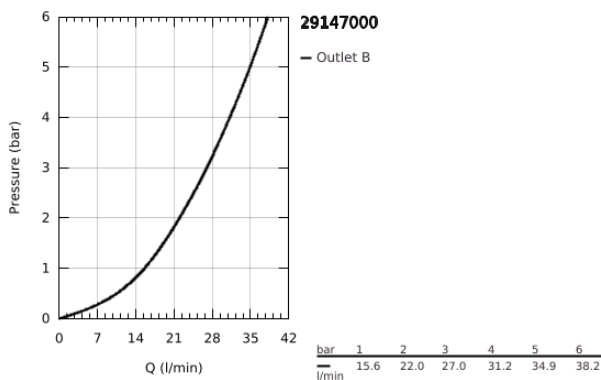

29 147 000 SMARTCONTROL CONCEALED MIXER WITH ONE VALVE

PRODUCT DESCRIPTION

- Colour: chrome
- trim set for GROHE Rapido SmartBox (35 600/35 604)
- metal wall escutcheon with GROHE FastFixation (covered escutcheon and shaft sealing, covered fixing), retroactively 6° adjustable
- GROHE LongLife finish
- GROHE SmartControl - control the shower with intuitive push/turn button
- exchangeable symbols
- cartridge for temperature mixing
- without roughing-in set 35 600/35 604 (please order separately)
- flow performance: outlet B = 27 l/min, outlet C = 27 l/min

29 147 000 SMARTCONTROL CONCEALED MIXER WITH ONE VALVE

SPARE PARTS, June 2018 – now

- 1: Mounting plate (Spare part-nr. 48362000)
- 2: Handle (Spare part-nr. 46990000)
- 3: Escutcheon (Spare part-nr. 46994000)
- 4: Push button (Spare part-nr. 48361000)
- 4.1: pushbutton (Spare part-nr. 14077000)
- 5: Cartridge (Spare part-nr. 48359000)
- 5.1: Spindle (Spare part-nr. 49088000)
- 6: Cartridge (Spare part-nr. 46989000)
- 7: Non-return valve (Spare part-nr. 49085000)
- 8: Seal (Spare part-nr. 48360000)
- 9: Socket Spanner (Spare part-nr. 49059000)*
- 10: Service stops (Spare part-nr. 1405300M)*
- 11: Universal extension set single-lever mixers, 25 mm (Spare part-nr. 14048000)*