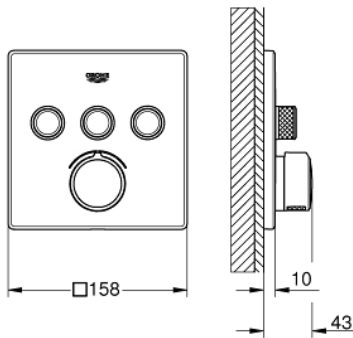

### PRODUCT DESCRIPTION

- Colour: chrome
- trim set for GROHE Rapido SmartBox (35 600/35 604)
- metal wall escutcheon with GROHE FastFixation (covered escutcheon and shaft sealing, covered fixing), retroactively 6° adjustable
- GROHE LongLife finish
- GROHE SmartControl - control the shower with intuitive push/turn button
- exchangeable symbols
- cartridge for temperature mixing
- multiple outlets can be run simultaneously
- without roughing-in set 35 600/35 604 (please order separately)
- flow performance: outlet A = 22 l/min outlet B = 26 l/min outlet C = 22 l/min outlet A + B = 31 l/min outlet A + B + C = 34 l/min

### SPARE PARTS, September 2020 – now

- 1: Mounting plate (Spare part-nr. 48362000)
  - 2: Handle (Spare part-nr. 46990000)
  - 3: Escutcheon (Spare part-nr. 46996000)
  - 4: Push button (Spare part-nr. 48361000)
  - 4.1: pushbutton (Spare part-nr. 14077000)
  - 5: Cartridge (Spare part-nr. 48359000)
  - 5.1: Spindle (Spare part-nr. 49088000)
  - 6: Cartridge (Spare part-nr. 46989000)
  - 7: Non-return valves (Spare part-nr. 47979000)
  - 8: Seal (Spare part-nr. 48360000)
  - 9: Socket Spanner (Spare part-nr. 49059000)\*
  - 10: Service stops (Spare part-nr. 1405300M)\*
  - 11: Universal extension set single-lever mixers, 25 mm (Spare part-nr. 14048000)\*
- \* Optional accessories