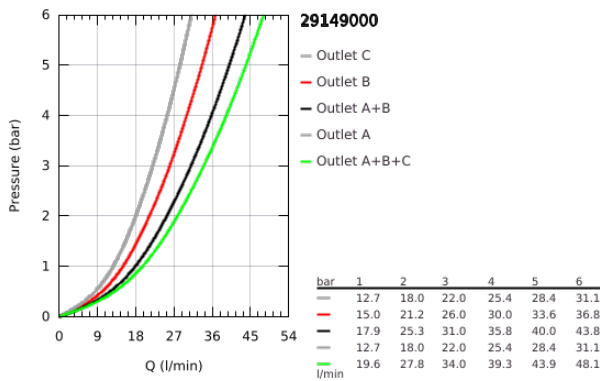

## 29 149 000 SMARTCONTROL CONCEALED MIXER WITH 3 VALVES

### PRODUCT DESCRIPTION

- Colour: chrome
- trim set for GROHE Rapido SmartBox (35 600/35 604)
- metal wall escutcheon with GROHE FastFixation (covered escutcheon and shaft sealing, covered fixing), retroactively 6° adjustable
- GROHE LongLife finish
- GROHE SmartControl - control the shower with intuitive push/turn button
- exchangeable symbols
- cartridge for temperature mixing
- multiple outlets can be run simultaneously
- without roughing-in set 35 600/35 604 (please order separately)
- flow performance: outlet A = 22 l/min outlet B = 26 l/min outlet C = 22 l/min outlet A + B = 31 l/min outlet A + B + C = 34 l/min