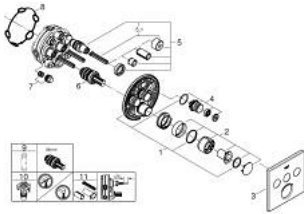

### PRODUCT DESCRIPTION

- Colour: chrome
- trim set for GROHE Rapido SmartBox (35 600/35 604)
- metal wall escutcheon with GROHE FastFixation (covered escutcheon and shaft sealing, covered fixing), retroactively 6° adjustable
- GROHE LongLife finish
- GROHE SmartControl - control the shower with intuitive push/turn button
- exchangeable symbols
- cartridge for temperature mixing
- multiple outlets can be run simultaneously
- without roughing-in set 35 600/35 604 (please order separately)
- flow performance: outlet A = 22 l/min outlet B = 26 l/min outlet C = 22 l/min outlet A + B = 31 l/min outlet A + B + C = 34 l/min

### SPARE PARTS, September 2020 – now

- 1: Mounting plate (Spare part-nr. 48362000)
  - 2: Handle (Spare part-nr. 46990000)
  - 3: Escutcheon (Spare part-nr. 46996000)
  - 4: Push button (Spare part-nr. 48361000)
  - 4.1: pushbutton (Spare part-nr. 14077000)
  - 5: Cartridge (Spare part-nr. 48359000)
  - 5.1: Spindle (Spare part-nr. 49088000)
  - 6: Cartridge (Spare part-nr. 46989000)
  - 7: Non-return valves (Spare part-nr. 47979000)
  - 8: Seal (Spare part-nr. 48360000)
  - 9: Socket Spanner (Spare part-nr. 49059000)\*
  - 10: Service stops (Spare part-nr. 1405300M)\*
  - 11: Universal extension set single-lever mixers, 25 mm (Spare part-nr. 14048000)\*
- \* Optional accessories