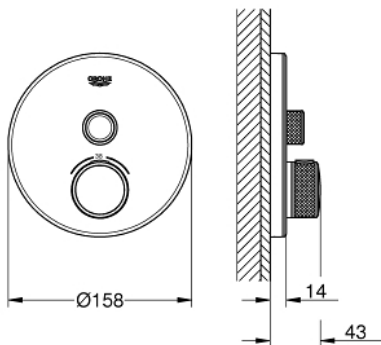

29 150 LS0 GROHTHERM SMARTCONTROL THERMOSTAT FOR CONCEALED INSTALLATION WITH ONE VALVE

PRODUCT DESCRIPTION

- Colour: moon white/chrome
- trim set for GROHE Rapido SmartBox (35 600/35 604)
- metal wall escutcheon with GROHE FastFixation (covered escutcheon and shaft sealing, covered fixing), retroactively 6° adjustable
- GROHE LongLife finish
- GROHE SmartControl - control the shower with intuitive push/turn button
- exchangeable symbols
- GROHE TurboStat - compact cartridge with wax thermoelement
- GROHE ProGrip - with knurled structure
- GROHE SafeStop - safety button at 38°C
- GROHE SafeStop Plus - optional temperature limiter at 43°C or 46°C included
- built-in non return valves and dirt strainers
- cover plate in moon white acrylic glass
- without roughing-in-set
- flow performance: outlet A (to external shut-off) = 34 l/min, outlet B/C = 29 l/min

29 150 LS0 GROHTHERM SMARTCONTROL THERMOSTAT FOR CONCEALED INSTALLATION WITH ONE VALVE

SPARE PARTS, June 2018 – now

- 1: Mounting plate (Spare part-nr. 48362000)
 - 2: Temperature control handle (Spare part-nr. 49029000)
 - 2.1: Cover cap (Spare part-nr. 1015030000)
 - 2.2: handle adaptor (Spare part-nr. 1015059990)
 - 3: Escutcheon (Spare part-nr. 49031LS0)
 - 4: Push button (Spare part-nr. 48361000)
 - 4.1: pushbutton (Spare part-nr. 14077000)
 - 5: Cartridge (Spare part-nr. 48359000)
 - 5.1: Spindle (Spare part-nr. 49088000)
 - 6: Thermostatic compact cartridge 3/4" (Spare part-nr. 49028000)
 - 7: Non-return valve (Spare part-nr. 49085000)
 - 8: Seal (Spare part-nr. 48360000)
 - 9: Socket Spanner (Spare part-nr. 49059000)*
 - 10: GROHE TurboStat cartridge 3/4" (Spare part-nr. 49003000)*
 - 11: Service stops (Spare part-nr. 1405300M)*
 - 12: Universal extension set single-lever mixers, 25 mm (Spare part-nr. 14048000)*
- * Optional accessories