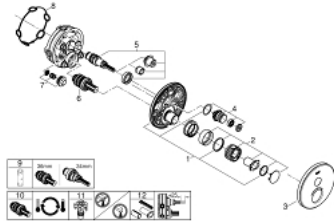

29 150 LS0 GROHTHERM SMARTCONTROL THERMOSTAT FOR CONCEALED INSTALLATION WITH ONE VALVE

PRODUCT DESCRIPTION

- Colour: moon white/chrome
- trim set for GROHE Rapido SmartBox (35 600/35 604)
- metal wall escutcheon with GROHE FastFixation (covered escutcheon and shaft sealing, covered fixing), retroactively 6° adjustable
- GROHE LongLife finish
- GROHE SmartControl - control the shower with intuitive push/turn button
- exchangeable symbols
- GROHE TurboStat - compact cartridge with wax thermoelement
- GROHE ProGrip - with knurled structure
- GROHE SafeStop - safety button at 38°C
- GROHE SafeStop Plus - optional temperature limiter at 43°C or 46°C included
- built-in non return valves and dirt strainers
- cover plate in moon white acrylic glass
- without roughing-in-set
- flow performance: outlet A (to external shut-off) = 34 l/min, outlet B/C = 29 l/min

29 150 LS0 GROHTHERM SMARTCONTROL THERMOSTAT FOR CONCEALED INSTALLATION WITH ONE VALVE

SPARE PARTS, June 2018 – now

- 1: Mounting plate (Spare part-nr. 48362000)
 - 2: Temperature control handle (Spare part-nr. 49029000)
 - 2.1: Cover cap (Spare part-nr. 1015030000)
 - 2.2: handle adaptor (Spare part-nr. 1015059990)
 - 3: Escutcheon (Spare part-nr. 49031LS0)
 - 4: Push button (Spare part-nr. 48361000)
 - 4.1: pushbutton (Spare part-nr. 14077000)
 - 5: Cartridge (Spare part-nr. 48359000)
 - 5.1: Spindle (Spare part-nr. 49088000)
 - 6: Thermostatic compact cartridge 3/4" (Spare part-nr. 49028000)
 - 7: Non-return valve (Spare part-nr. 49085000)
 - 8: Seal (Spare part-nr. 48360000)
 - 9: Socket Spanner (Spare part-nr. 49059000)*
 - 10: GROHE TurboStat cartridge 3/4" (Spare part-nr. 49003000)*
 - 11: Service stops (Spare part-nr. 1405300M)*
 - 12: Universal extension set single-lever mixers, 25 mm (Spare part-nr. 14048000)*
- * Optional accessories