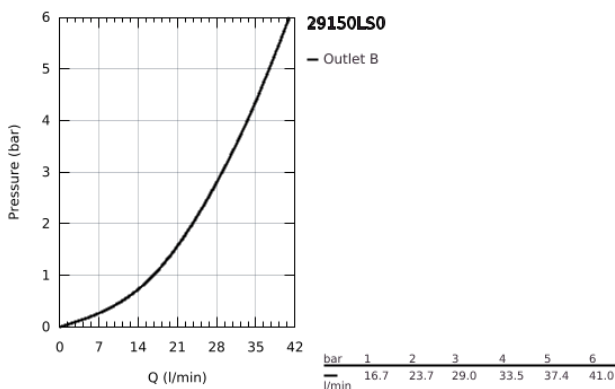

29 150 LS0 GROHTHERM SMARTCONTROL THERMOSTAT FOR CONCEALED INSTALLATION WITH ONE VALVE

PRODUCT DESCRIPTION

- Colour: moon white/chrome
- trim set for GROHE Rapido SmartBox (35 600/35 604)
- metal wall escutcheon with GROHE FastFixation (covered escutcheon and shaft sealing, covered fixing), retroactively 6° adjustable
- GROHE LongLife finish
- GROHE SmartControl - control the shower with intuitive push/turn button
- exchangeable symbols
- GROHE TurboStat - compact cartridge with wax thermoelement
- GROHE ProGrip - with knurled structure
- GROHE SafeStop - safety button at 38°C
- GROHE SafeStop Plus - optional temperature limiter at 43°C or 46°C included
- built-in non return valves and dirt strainers
- cover plate in moon white acrylic glass
- without roughing-in-set
- flow performance: outlet A (to external shut-off) = 34 l/min, outlet B/C = 29 l/min

29 150 LS0 GROHTHERM SMARTCONTROL THERMOSTAT FOR CONCEALED INSTALLATION WITH ONE VALVE

SPARE PARTS, June 2018 – now

- 1: Mounting plate (Spare part-nr. 48362000)
 - 2: Temperature control handle (Spare part-nr. 49029000)
 - 2.1: Cover cap (Spare part-nr. 1015030000)
 - 2.2: handle adaptor (Spare part-nr. 1015059990)
 - 3: Escutcheon (Spare part-nr. 49031LS0)
 - 4: Push button (Spare part-nr. 48361000)
 - 4.1: pushbutton (Spare part-nr. 14077000)
 - 5: Cartridge (Spare part-nr. 48359000)
 - 5.1: Spindle (Spare part-nr. 49088000)
 - 6: Thermostatic compact cartridge 3/4" (Spare part-nr. 49028000)
 - 7: Non-return valve (Spare part-nr. 49085000)
 - 8: Seal (Spare part-nr. 48360000)
 - 9: Socket Spanner (Spare part-nr. 49059000)*
 - 10: GROHE TurboStat cartridge 3/4" (Spare part-nr. 49003000)*
 - 11: Service stops (Spare part-nr. 1405300M)*
 - 12: Universal extension set single-lever mixers, 25 mm (Spare part-nr. 14048000)*
- * Optional accessories