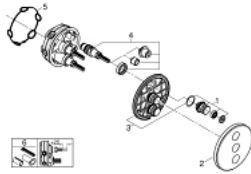

29 152 LS0 GROHTHERM SMARTCONTROL TRIPLE VOLUME CONTROL TRIM

PRODUCT DESCRIPTION

- Colour: moon white/chrome
- trim set for use with GROHE Rapido SmartBox 35 600/35 604/35 601
- metal wall escutcheon with GROHE FastFixation (covered escutcheon and shaft sealing, covered fixing), retroactively 6° adjustable
- 10 mm thin profile escutcheon
- GROHE LongLife finish
- GROHE SmartControl - control the shower with intuitive push/turn button
- exchangeable symbols
- GROHE ProGrip - with knurl structure
- multiple outlets can be run simultaneously
- cover plate in moon white acrylic glass
- without roughing-in set 35 600/35 604 (please order separately)
- flow performance: outlet D = 28 l/min, outlet E = 28 l/min, outlet A = 28 l/min, outlet D+E+A = 65 l/min
- optional flow reducer for CALGreen compliance included

29 152 LS0 GROHTHERM SMARTCONTROL TRIPLE VOLUME CONTROL TRIM

SPARE PARTS, September 2016 – now

1: Push button (Spare part-nr. 48361000)

1.1: pushbutton (Spare part-nr. 14077000)

2: Escutcheon (Spare part-nr. 48367LS0)

3: Mounting plate (Spare part-nr. 48365000)

4: Cartridge (Spare part-nr. 48359000)

4.1: Spindle (Spare part-nr. 49088000)

5: Seal (Spare part-nr. 48360000)

6: Universal extension set single-lever mixers, 25 mm (Spare part-nr. 14048000