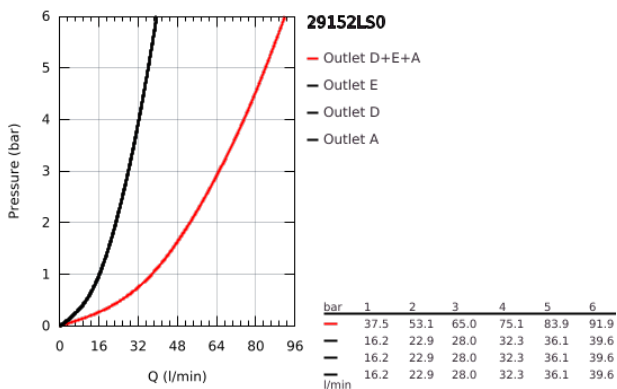

29 152 LS0 GROHTHERM SMARTCONTROL TRIPLE VOLUME CONTROL TRIM

PRODUCT DESCRIPTION

- Colour: moon white/chrome
- trim set for use with GROHE Rapido SmartBox 35 600/35 604/35 601
- metal wall escutcheon with GROHE FastFixation (covered escutcheon and shaft sealing, covered fixing), retroactively 6° adjustable
- 10 mm thin profile escutcheon
- GROHE LongLife finish
- GROHE SmartControl - control the shower with intuitive push/turn button
- exchangeable symbols
- GROHE ProGrip - with knurl structure
- multiple outlets can be run simultaneously
- cover plate in moon white acrylic glass
- without roughing-in set 35 600/35 604 (please order separately)
- flow performance: outlet D = 28 l/min, outlet E = 28 l/min, outlet A = 28 l/min, outlet D+E+A = 65 l/min
- optional flow reducer for CALGreen compliance included

29 152 LS0 GROHTHERM SMARTCONTROL TRIPLE VOLUME CONTROL TRIM

SPARE PARTS, September 2016 – now

1: Push button (Spare part-nr. 48361000)

1.1: pushbutton (Spare part-nr. 14077000)

2: Escutcheon (Spare part-nr. 48367LS0)