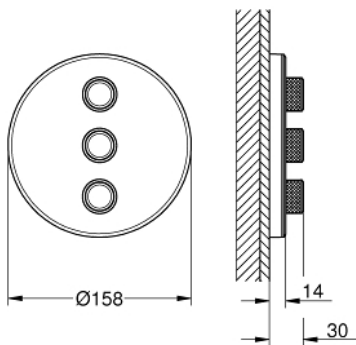

29 152 LS0 GROHTHERM SMARTCONTROL TRIPLE VOLUME CONTROL TRIM

PRODUCT DESCRIPTION

- Colour: moon white/chrome
- trim set for use with GROHE Rapido SmartBox 35 600/35 604/35 601
- metal wall escutcheon with GROHE FastFixation (covered escutcheon and shaft sealing, covered fixing), retroactively 6° adjustable
- 10 mm thin profile escutcheon
- GROHE LongLife finish
- GROHE SmartControl - control the shower with intuitive push/turn button
- exchangeable symbols
- GROHE ProGrip - with knurl structure
- multiple outlets can be run simultaneously
- cover plate in moon white acrylic glass
- without roughing-in set 35 600/35 604 (please order separately)
- flow performance: outlet D = 28 l/min, outlet E = 28 l/min, outlet A = 28 l/min, outlet D+E+A = 65 l/min
- optional flow reducer for CALGreen compliance included

29 152 LS0 GROHTHERM SMARTCONTROL TRIPLE VOLUME CONTROL TRIM

SPARE PARTS, September 2016 – now

1: Push button (Spare part-nr. 48361000)

1.1: pushbutton (Spare part-nr. 14077000)

2: Escutcheon (Spare part-nr. 48367LS0)

3: Mounting plate (Spare part-nr. 48365000)

4: Cartridge (Spare part-nr. 48359000)

4.1: Spindle (Spare part-nr. 49088000)

5: Seal (Spare part-nr. 48360000)

6: Universal extension set single-lever mixers, 25 mm (Spare part-nr. 14048000