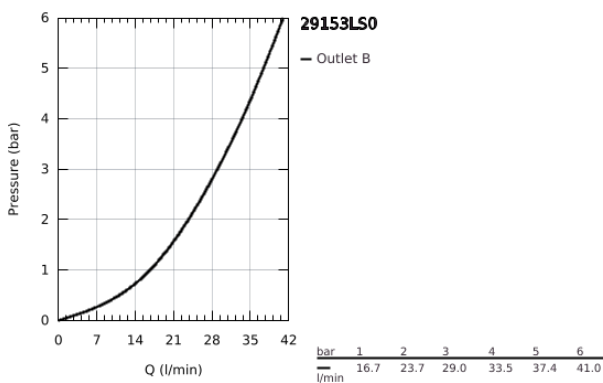

## 29 153 LS0 GROHTHERM SMARTCONTROL THERMOSTAT FOR CONCEALED INSTALLATION WITH ONE VALVE

### PRODUCT DESCRIPTION

- Colour: moon white/chrome
- trim set for GROHE Rapido SmartBox (35 600/35 604)
- metal wall escutcheon with GROHE FastFixation (covered escutcheon and shaft sealing, covered fixing), retroactively 6° adjustable
- GROHE LongLife finish
- GROHE SmartControl - control the shower with intuitive push/turn button
- exchangeable symbols
- GROHE TurboStat - compact cartridge with wax thermoelement
- GROHE ProGrip - with knurled structure
- GROHE SafeStop - safety button at 38°C
- GROHE SafeStop Plus - optional temperature limiter at 43°C or 46°C included
- built-in non return valves and dirt strainers
- cover plate in moon white acrylic glass
- without roughing-in-set
- flow performance: outlet A (to external shut-off) = 34 l/min, outlet B/C = 29 l/min