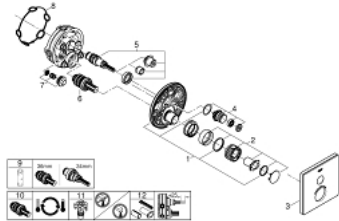

### PRODUCT DESCRIPTION

- Colour: moon white/chrome
- trim set for GROHE Rapido SmartBox (35 600/35 604)
- metal wall escutcheon with GROHE FastFixation (covered escutcheon and shaft sealing, covered fixing), retroactively 6° adjustable
- GROHE LongLife finish
- GROHE SmartControl - control the shower with intuitive push/turn button
- exchangeable symbols
- GROHE TurboStat - compact cartridge with wax thermoelement
- GROHE ProGrip - with knurled structure
- GROHE SafeStop - safety button at 38°C
- GROHE SafeStop Plus - optional temperature limiter at 43°C or 46°C included
- built-in non return valves and dirt strainers
- cover plate in moon white acrylic glass
- without roughing-in-set
- flow performance: outlet A (to external shut-off) = 34 l/min, outlet B/C = 29 l/min

### SPARE PARTS, June 2018 – now

- 1: Mounting plate (Spare part-nr. 48362000)
- 2: Temperature control handle (Spare part-nr. 49029000)
- 2.1: Cover cap (Spare part-nr. 1015030000)
- 2.2: handle adaptor (Spare part-nr. 1015059990)
- 3: Escutcheon (Spare part-nr. 49038LS0)
- 4: Push button (Spare part-nr. 48361000)
- 4.1: pushbutton (Spare part-nr. 14077000)
- 5: Cartridge (Spare part-nr. 48359000)
- 5.1: Spindle (Spare part-nr. 49088000)
- 6: Thermostatic compact cartridge 3/4" (Spare part-nr. 49028000)
- 7: Non-return valve (Spare part-nr. 49085000)
- 8: Seal (Spare part-nr. 48360000)
- 9: Socket Spanner (Spare part-nr. 49059000)\*
- 10: GROHE TurboStat cartridge 3/4" (Spare part-nr. 49003000)\*
- 11: Service stops (Spare part-nr. 1405300M)\*
- 12: Universal extension set single-lever mixers, 25 mm (Spare part-nr. 14048000)\*