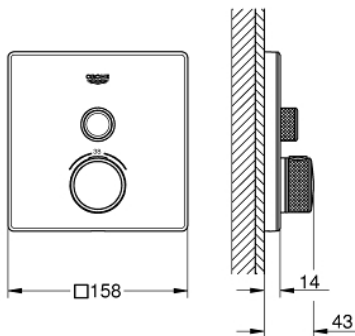

### PRODUCT DESCRIPTION

- Colour: moon white/chrome
- trim set for GROHE Rapido SmartBox (35 600/35 604)
- metal wall escutcheon with GROHE FastFixation (covered escutcheon and shaft sealing, covered fixing), retroactively 6° adjustable
- GROHE LongLife finish
- GROHE SmartControl - control the shower with intuitive push/turn button
- exchangeable symbols
- GROHE TurboStat - compact cartridge with wax thermoelement
- GROHE ProGrip - with knurled structure
- GROHE SafeStop - safety button at 38°C
- GROHE SafeStop Plus - optional temperature limiter at 43°C or 46°C included
- built-in non return valves and dirt strainers
- cover plate in moon white acrylic glass
- without roughing-in-set
- flow performance: outlet A (to external shut-off) = 34 l/min, outlet B/C = 29 l/min

### SPARE PARTS, June 2018 – now

- 1: Mounting plate (Spare part-nr. 48362000)
- 2: Temperature control handle (Spare part-nr. 49029000)
- 2.1: Cover cap (Spare part-nr. 1015030000)
- 2.2: handle adaptor (Spare part-nr. 1015059990)
- 3: Escutcheon (Spare part-nr. 49038LS0)
- 4: Push button (Spare part-nr. 48361000)
- 4.1: pushbutton (Spare part-nr. 14077000)
- 5: Cartridge (Spare part-nr. 48359000)
- 5.1: Spindle (Spare part-nr. 49088000)
- 6: Thermostatic compact cartridge 3/4" (Spare part-nr. 49028000)
- 7: Non-return valve (Spare part-nr. 49085000)
- 8: Seal (Spare part-nr. 48360000)
- 9: Socket Spanner (Spare part-nr. 49059000)\*
- 10: GROHE TurboStat cartridge 3/4" (Spare part-nr. 49003000)\*
- 11: Service stops (Spare part-nr. 1405300M)\*
- 12: Universal extension set single-lever mixers, 25 mm (Spare part-nr. 14048000)\*