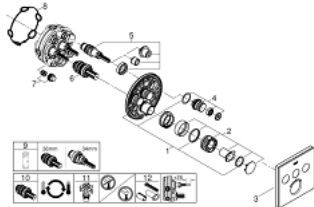

29 157 LS0 GROHTHERM SMARTCONTROL THERMOSTAT FOR CONCEALED INSTALLATION WITH 3 VALVES

PRODUCT DESCRIPTION

- Colour: moon white/chrome
- trim set for GROHE Rapido SmartBox (35 600/35 604)
- metal wall escutcheon with GROHE FastFixation (covered escutcheon and shaft sealing, covered fixing), retroactively 6° adjustable
- GROHE LongLife finish
- GROHE SmartControl - control the shower with intuitive push/turn button
- exchangeable symbols
- GROHE TurboStat - compact cartridge with wax thermoelement
- GROHE ProGrip - with knurl structure
- GROHE SafeStop - safety button at 38°C
- GROHE SafeStop Plus - optional temperature limiter at 43°C or 46°C included
- built-in non return valves and dirt strainers
- multiple outlets can be run simultaneously
- cover plate in moon white acrylic glass
- without roughing-in set 35 600/35 604 (please order separately)
- flow performance: outlet A = 23 l/min outlet B = 27 l/min outlet C = 23 l/min outlet A + B = 33 l/min outlet A + B + C = 36 l/min

29 157 LS0 GROHTHERM SMARTCONTROL THERMOSTAT FOR CONCEALED INSTALLATION WITH 3 VALVES

SPARE PARTS, September 2016 – now

- 1: Mounting plate (Spare part-nr. 48362000)
- 2: Temperature control handle (Spare part-nr. 49029000)
 - 2.1: Cover cap (Spare part-nr. 1015030000)
 - 2.2: handle adaptor (Spare part-nr. 1015059990)
- 3: Escutcheon (Spare part-nr. 49043LS0)
- 4: Push button (Spare part-nr. 48361000)
 - 4.1: pushbutton (Spare part-nr. 14077000)
- 5: Cartridge (Spare part-nr. 48359000)
 - 5.1: Spindle (Spare part-nr. 49088000)
- 6: Thermostatic compact cartridge 3/4" (Spare part-nr. 49028000)
- 7: Non-return valves (Spare part-nr. 47979000)
- 8: Seal (Spare part-nr. 48360000)
- 9: Socket Spanner (Spare part-nr. 49059000)*
- 10: GROHE TurboStat cartridge 3/4" (Spare part-nr. 49003000)*
- 11: Service stops (Spare part-nr. 1405300M)*
- 12: Universal extension set single-lever mixers, 25 mm (Spare part-nr. 14048000)*