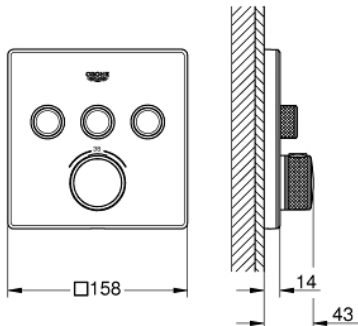

29 157 LS0 GROHTHERM SMARTCONTROL THERMOSTAT FOR CONCEALED INSTALLATION WITH 3 VALVES

PRODUCT DESCRIPTION

- Colour: moon white/chrome
- trim set for GROHE Rapido SmartBox (35 600/35 604)
- metal wall escutcheon with GROHE FastFixation (covered escutcheon and shaft sealing, covered fixing), retroactively 6° adjustable
- GROHE LongLife finish
- GROHE SmartControl - control the shower with intuitive push/turn button
- exchangeable symbols
- GROHE TurboStat - compact cartridge with wax thermoelement
- GROHE ProGrip - with knurl structure
- GROHE SafeStop - safety button at 38°C
- GROHE SafeStop Plus - optional temperature limiter at 43°C or 46°C included
- built-in non return valves and dirt strainers
- multiple outlets can be run simultaneously
- cover plate in moon white acrylic glass
- without roughing-in set 35 600/35 604 (please order separately)
- flow performance: outlet A = 23 l/min outlet B = 27 l/min outlet C = 23 l/min outlet A + B = 33 l/min outlet A + B + C = 36 l/min

29 157 LS0 GROHTHERM SMARTCONTROL THERMOSTAT FOR CONCEALED INSTALLATION WITH 3 VALVES

SPARE PARTS, September 2016 – now

- 1: Mounting plate (Spare part-nr. 48362000)
- 2: Temperature control handle (Spare part-nr. 49029000)
 - 2.1: Cover cap (Spare part-nr. 1015030000)
 - 2.2: handle adaptor (Spare part-nr. 1015059990)
- 3: Escutcheon (Spare part-nr. 49043LS0)
- 4: Push button (Spare part-nr. 48361000)
 - 4.1: pushbutton (Spare part-nr. 14077000)
- 5: Cartridge (Spare part-nr. 48359000)
 - 5.1: Spindle (Spare part-nr. 49088000)
- 6: Thermostatic compact cartridge 3/4" (Spare part-nr. 49028000)
- 7: Non-return valves (Spare part-nr. 47979000)
- 8: Seal (Spare part-nr. 48360000)
- 9: Socket Spanner (Spare part-nr. 49059000)*
- 10: GROHE TurboStat cartridge 3/4" (Spare part-nr. 49003000)*
- 11: Service stops (Spare part-nr. 1405300M)*
- 12: Universal extension set single-lever mixers, 25 mm (Spare part-nr. 14048000)*