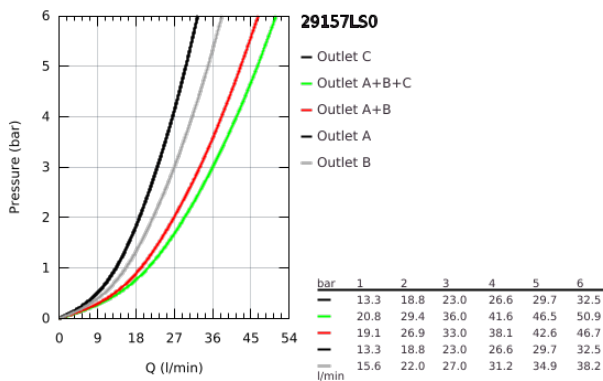

29 157 LS0 GROHTHERM SMARTCONTROL THERMOSTAT FOR CONCEALED INSTALLATION WITH 3 VALVES

PRODUCT DESCRIPTION

- Colour: moon white/chrome
- trim set for GROHE Rapido SmartBox (35 600/35 604)
- metal wall escutcheon with GROHE FastFixation (covered escutcheon and shaft sealing, covered fixing), retroactively 6° adjustable
- GROHE LongLife finish
- GROHE SmartControl - control the shower with intuitive push/turn button
- exchangeable symbols
- GROHE TurboStat - compact cartridge with wax thermoelement
- GROHE ProGrip - with knurl structure
- GROHE SafeStop - safety button at 38°C
- GROHE SafeStop Plus - optional temperature limiter at 43°C or 46°C included
- built-in non return valves and dirt strainers
- multiple outlets can be run simultaneously
- cover plate in moon white acrylic glass
- without roughing-in set 35 600/35 604 (please order separately)
- flow performance: outlet A = 23 l/min outlet B = 27 l/min outlet C = 23 l/min outlet A + B = 33 l/min outlet A + B + C = 36 l/min

29 157 LS0 GROHTHERM SMARTCONTROL THERMOSTAT FOR CONCEALED INSTALLATION WITH 3 VALVES

SPARE PARTS, September 2016 – now

- 1: Mounting plate (Spare part-nr. 48362000)
- 2: Temperature control handle (Spare part-nr. 49029000)
 - 2.1: Cover cap (Spare part-nr. 1015030000)
 - 2.2: handle adaptor (Spare part-nr. 1015059990)
- 3: Escutcheon (Spare part-nr. 49043LS0)
- 4: Push button (Spare part-nr. 48361000)
 - 4.1: pushbutton (Spare part-nr. 14077000)
- 5: Cartridge (Spare part-nr. 48359000)
 - 5.1: Spindle (Spare part-nr. 49088000)
- 6: Thermostatic compact cartridge 3/4" (Spare part-nr. 49028000)
- 7: Non-return valves (Spare part-nr. 47979000)
- 8: Seal (Spare part-nr. 48360000)
- 9: Socket Spanner (Spare part-nr. 49059000)*
- 10: GROHE TurboStat cartridge 3/4" (Spare part-nr. 49003000)*
- 11: Service stops (Spare part-nr. 1405300M)*
- 12: Universal extension set single-lever mixers, 25 mm (Spare part-nr. 14048000)*