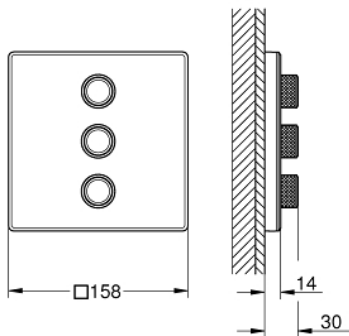

## 29 158 LS0 GROHTHERM SMARTCONTROL TRIPLE VOLUME CONTROL TRIM

### PRODUCT DESCRIPTION

- Colour: moon white/chrome
- trim set for use with GROHE Rapido SmartBox 35 600/35 604/35 601
- metal wall escutcheon with GROHE FastFixation (covered escutcheon and shaft sealing, covered fixing), retroactively 6° adjustable
- 10 mm thin profile escutcheon
- GROHE LongLife finish
- GROHE SmartControl - control the shower with intuitive push/turn button
- exchangeable symbols
- GROHE ProGrip - with knurl structure
- multiple outlets can be run simultaneously
- cover plate in moon white acrylic glass
- without roughing-in set 35 600/35 604 (please order separately)
- flow performance: outlet D = 28 l/min, outlet E = 28 l/min, outlet A = 28 l/min, outlet D+E+A = 65 l/min
- optional flow reducer for CALGreen compliance included

### SPARE PARTS, September 2016 – now

1: Push button (Spare part-nr. 48361000)

1.1: pushbutton (Spare part-nr. 14077000)

2: Escutcheon (Spare part-nr. 48369LS0)

3: Mounting plate (Spare part-nr. 48365000)

4: Cartridge (Spare part-nr. 48359000)

4.1: Spindle (Spare part-nr. 49088000)

5: Seal (Spare part-nr. 48360000)

6: Universal extension set single-lever mixers, 25 mm (Spare part-nr. 14048000

)\*

\* Optional accessories