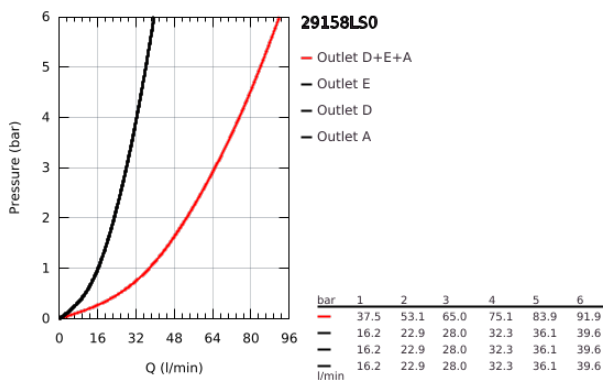

## 29 158 LS0 GROHTHERM SMARTCONTROL TRIPLE VOLUME CONTROL TRIM

### PRODUCT DESCRIPTION

- Colour: moon white/chrome
- trim set for use with GROHE Rapido SmartBox 35 600/35 604/35 601
- metal wall escutcheon with GROHE FastFixation (covered escutcheon and shaft sealing, covered fixing), retroactively 6° adjustable
- 10 mm thin profile escutcheon
- GROHE LongLife finish
- GROHE SmartControl - control the shower with intuitive push/turn button
- exchangeable symbols
- GROHE ProGrip - with knurl structure
- multiple outlets can be run simultaneously
- cover plate in moon white acrylic glass
- without roughing-in set 35 600/35 604 (please order separately)
- flow performance: outlet D = 28 l/min, outlet E = 28 l/min, outlet A = 28 l/min, outlet D+E+A = 65 l/min
- optional flow reducer for CALGreen compliance included