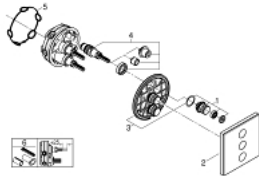

## 29 158 LS0 GROHTHERM SMARTCONTROL TRIPLE VOLUME CONTROL TRIM

### PRODUCT DESCRIPTION

- Colour: moon white/chrome
- trim set for use with GROHE Rapido SmartBox 35 600/35 604/35 601
- metal wall escutcheon with GROHE FastFixation (covered escutcheon and shaft sealing, covered fixing), retroactively 6° adjustable
- 10 mm thin profile escutcheon
- GROHE LongLife finish
- GROHE SmartControl - control the shower with intuitive push/turn button
- exchangeable symbols
- GROHE ProGrip - with knurl structure
- multiple outlets can be run simultaneously
- cover plate in moon white acrylic glass
- without roughing-in set 35 600/35 604 (please order separately)
- flow performance: outlet D = 28 l/min, outlet E = 28 l/min, outlet A = 28 l/min, outlet D+E+A = 65 l/min
- optional flow reducer for CALGreen compliance included

### SPARE PARTS, September 2016 – now

1: Push button (Spare part-nr. 48361000)

1.1: pushbutton (Spare part-nr. 14077000)

2: Escutcheon (Spare part-nr. 48369LS0)

3: Mounting plate (Spare part-nr. 48365000)

4: Cartridge (Spare part-nr. 48359000)

4.1: Spindle (Spare part-nr. 49088000)

5: Seal (Spare part-nr. 48360000)

6: Universal extension set single-lever mixers, 25 mm (Spare part-nr. 14048000

)\*

\* Optional accessories