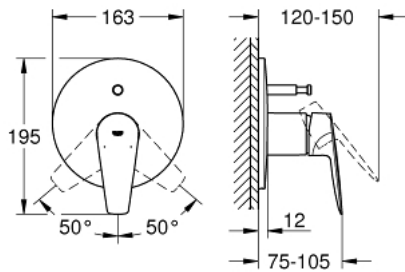

29 190 001 BAUEDGE SINGLE-LEVER BATH MIXER 1/2"

PRODUCT DESCRIPTION

- Colour: chrome
- trim set for use with rough-in box 32 962 001, 33 963 001 or 33 965 001
- without concealed body
- GROHE SmoothControl 46 mm ceramic cartridge
- GROHE LongLife finish
- GROHE FastFixation escutcheon with covered fixation
- escutcheon- and shaft-sealing
- metal wall escutcheon

29 190 001 BAUEDGE SINGLE-LEVER BATH MIXER 1/2"

SPARE PARTS, May 2019 – now

- 1: Escutcheon (Spare part-nr. 46905000)
 - 2: Cap (Spare part-nr. 09038000)
 - 3: Diverter (Spare part-nr. 46737000)
 - 4: Temperature limiter (Spare part-nr. 46375000)*
 - 5: Extension set (Spare part-nr. 46191000)*
 - 6: Extension set (Spare part-nr. 46343000)*
- * Optional accessories