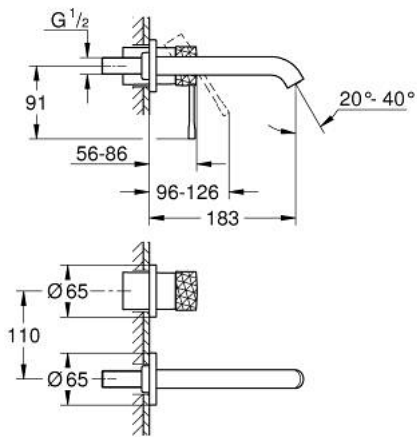

29 192 DE1 ESSENCE TWO-HOLE BASIN MIXER M-SIZE

PRODUCT DESCRIPTION

- Colour: brushed crafted warm sunset
- wall mounted
- trim set for use with rough-in set 23 571 000 / 32 635 000
- without concealed body
- metal escutcheon
- crafted metal lever
- GROHE LongLife finish
- GROHE EcoJoy - less water, perfect flow
- maximum flow rate (at 3 bar): 5 l/min
- GROHE AquaGuide adjustable mousseur
- center distance 110 mm
- projection 183 mm
- min. recommended pressure 1.0 bar
- professional edition

29 192 DE1 ESSENCE TWO-HOLE BASIN MIXER M-SIZE

SPARE PARTS, December 2024 – now

- 1: Lever (Spare part-nr. 46916DE0)
- 2: Spout (Spare part-nr. 48638DL0)
- 2.1: Mousseur (Spare part-nr. 48480000)
- 2.2: Screw (Spare part-nr. 43094000)
- 3: Extension (Spare part-nr. 46943000)*
- * Optional accessories