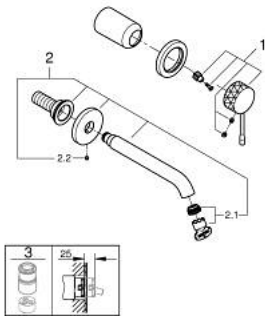

29 192 DE1 ESSENCE TWO-HOLE BASIN MIXER M-SIZE

PRODUCT DESCRIPTION

- Colour: brushed crafted warm sunset
- wall mounted
- trim set for use with rough-in set 23 571 000 / 32 635 000
- without concealed body
- metal escutcheon
- crafted metal lever
- GROHE LongLife finish
- GROHE EcoJoy - less water, perfect flow
- maximum flow rate (at 3 bar): 5 l/min
- GROHE AquaGuide adjustable mousseur
- center distance 110 mm
- projection 183 mm
- min. recommended pressure 1.0 bar
- professional edition

29 192 DE1 ESSENCE TWO-HOLE BASIN MIXER M-SIZE

SPARE PARTS, December 2024 – now

- 1: Lever (Spare part-nr. 46916DE0)
- 2: Spout (Spare part-nr. 48638DL0)
- 2.1: Mousseur (Spare part-nr. 48480000)
- 2.2: Screw (Spare part-nr. 43094000)
- 3: Extension (Spare part-nr. 46943000)*
- * Optional accessories