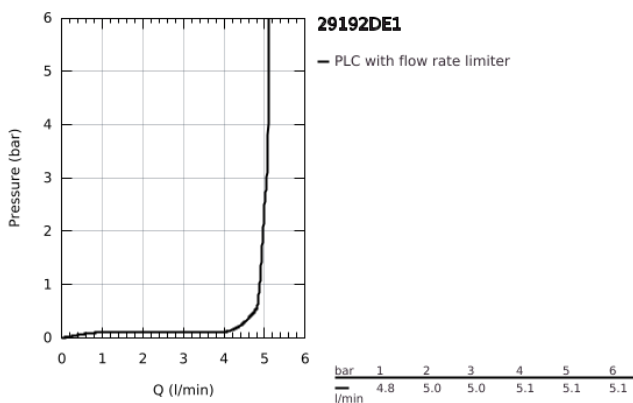

29 192 DE1 ESSENCE TWO-HOLE BASIN MIXER M-SIZE

PRODUCT DESCRIPTION

- Colour: brushed crafted warm sunset
- wall mounted
- trim set for use with rough-in set 23 571 000 / 32 635 000
- without concealed body
- metal escutcheon
- crafted metal lever
- GROHE LongLife finish
- GROHE EcoJoy - less water, perfect flow
- maximum flow rate (at 3 bar): 5 l/min
- GROHE AquaGuide adjustable mousseur
- center distance 110 mm
- projection 183 mm
- min. recommended pressure 1.0 bar
- professional edition

29 192 DE1 ESSENCE TWO-HOLE BASIN MIXER M-SIZE

SPARE PARTS, December 2024 – now

- 1: Lever (Spare part-nr. 46916DE0)
- 2: Spout (Spare part-nr. 48638DL0)
- 2.1: Mousseur (Spare part-nr. 48480000)
- 2.2: Screw (Spare part-nr. 43094000)
- 3: Extension (Spare part-nr. 46943000)*
- * Optional accessories