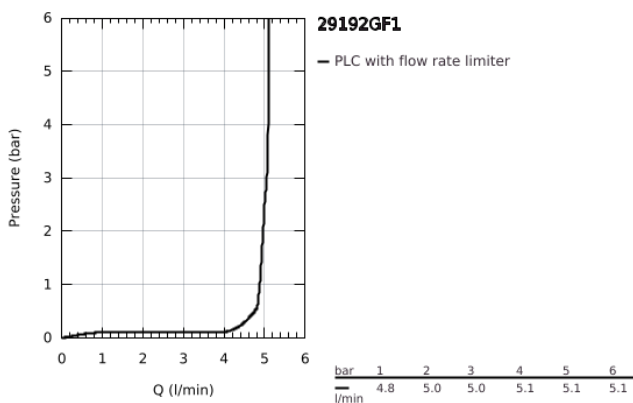

## 29 192 GF1 ESSENCE TWO-HOLE BASIN MIXER M-SIZE

### PRODUCT DESCRIPTION

- Colour: brushed crafted cool sunrise
- wall mounted
- trim set for use with rough-in set 23 571 000 / 32 635 000
- without concealed body
- metal escutcheon
- crafted metal lever
- GROHE LongLife finish
- GROHE EcoJoy - less water, perfect flow
- maximum flow rate (at 3 bar): 5 l/min
- GROHE AquaGuide adjustable mousseur
- center distance 110 mm
- projection 183 mm
- min. recommended pressure 1.0 bar
- professional edition