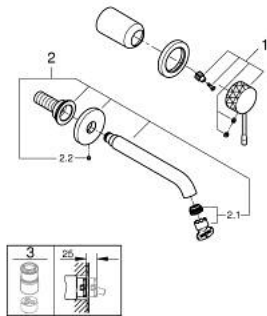

## 29 192 GF1 ESSENCE TWO-HOLE BASIN MIXER M-SIZE

### PRODUCT DESCRIPTION

- Colour: brushed crafted cool sunrise
- wall mounted
- trim set for use with rough-in set 23 571 000 / 32 635 000
- without concealed body
- metal escutcheon
- crafted metal lever
- GROHE LongLife finish
- GROHE EcoJoy - less water, perfect flow
- maximum flow rate (at 3 bar): 5 l/min
- GROHE AquaGuide adjustable mousseur
- center distance 110 mm
- projection 183 mm
- min. recommended pressure 1.0 bar
- professional edition

### SPARE PARTS, December 2024 – now

- 1: Lever (Spare part-nr. 46916GF0)
- 2: Spout (Spare part-nr. 48638GN0)
- 2.1: Mousseur (Spare part-nr. 48480000)
- 2.2: Screw (Spare part-nr. 43094000)
- 3: Extension (Spare part-nr. 46943000)\*
- \* Optional accessories