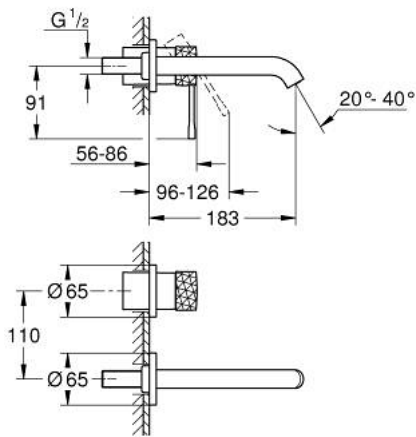

## 29 192 GF1 ESSENCE TWO-HOLE BASIN MIXER M-SIZE

### PRODUCT DESCRIPTION

- Colour: brushed crafted cool sunrise
- wall mounted
- trim set for use with rough-in set 23 571 000 / 32 635 000
- without concealed body
- metal escutcheon
- crafted metal lever
- GROHE LongLife finish
- GROHE EcoJoy - less water, perfect flow
- maximum flow rate (at 3 bar): 5 l/min
- GROHE AquaGuide adjustable mousseur
- center distance 110 mm
- projection 183 mm
- min. recommended pressure 1.0 bar
- professional edition

### SPARE PARTS, December 2024 – now

- 1: Lever (Spare part-nr. 46916GF0)
- 2: Spout (Spare part-nr. 48638GN0)
- 2.1: Mousseur (Spare part-nr. 48480000)
- 2.2: Screw (Spare part-nr. 43094000)
- 3: Extension (Spare part-nr. 46943000)\*
- \* Optional accessories