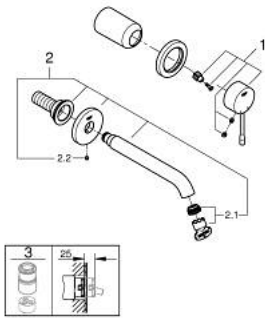

29 192 KF1 ESSENCE TWO-HOLE BASIN MIXER M-SIZE

PRODUCT DESCRIPTION

- Colour: phantom black
- wall mounted
- trim set for use with rough-in set 23 571 000 / 32 635 000
- without concealed body
- metal escutcheon
- metal lever
- GROHE EcoJoy - less water, perfect flow
- maximum flow rate (at 3 bar): 5 l/min
- GROHE AquaGuide adjustable mousseur
- center distance 110 mm
- projection 183 mm
- min. recommended pressure 1.0 bar
- professional edition

29 192 KF1 ESSENCE TWO-HOLE BASIN MIXER M-SIZE

SPARE PARTS, March 2022 – now

1: Lever (Spare part-nr. 46916KF0)

2: Spout (Spare part-nr. 48638KF0)

2.1: Mousseur (Spare part-nr. 48480000)

2.2: Screw (Spare part-nr. 43094000)