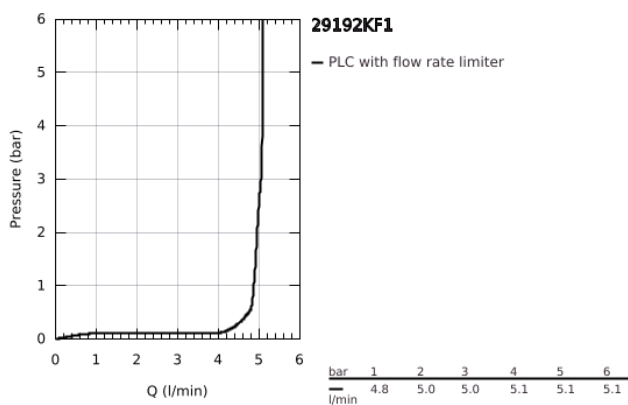

29 192 KF1 ESSENCE TWO-HOLE BASIN MIXER M-SIZE

PRODUCT DESCRIPTION

- Colour: phantom black
- wall mounted
- trim set for use with rough-in set 23 571 000 / 32 635 000
- without concealed body
- metal escutcheon
- metal lever
- GROHE EcoJoy - less water, perfect flow
- maximum flow rate (at 3 bar): 5 l/min
- GROHE AquaGuide adjustable mousseur
- center distance 110 mm
- projection 183 mm
- min. recommended pressure 1.0 bar
- professional edition

29 192 KF1 ESSENCE TWO-HOLE BASIN MIXER M-SIZE

SPARE PARTS, March 2022 – now

1: Lever (Spare part-nr. 46916KF0)

2: Spout (Spare part-nr. 48638KF0)

2.1: Mousseur (Spare part-nr. 48480000)

2.2: Screw (Spare part-nr. 43094000)