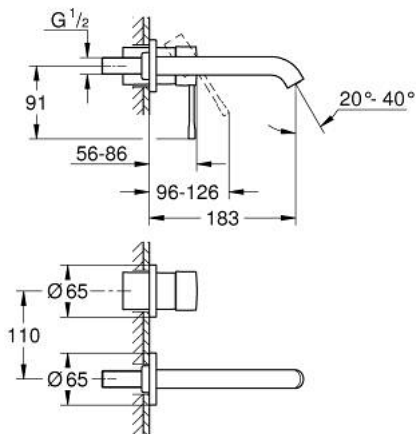

29 192 KF1 ESSENCE TWO-HOLE BASIN MIXER M-SIZE

PRODUCT DESCRIPTION

- Colour: phantom black
- wall mounted
- trim set for use with rough-in set 23 571 000 / 32 635 000
- without concealed body
- metal escutcheon
- metal lever
- GROHE EcoJoy - less water, perfect flow
- maximum flow rate (at 3 bar): 5 l/min
- GROHE AquaGuide adjustable mousseur
- center distance 110 mm
- projection 183 mm
- min. recommended pressure 1.0 bar
- professional edition

29 192 KF1 ESSENCE TWO-HOLE BASIN MIXER M-SIZE

SPARE PARTS, March 2022 – now

1: Lever (Spare part-nr. 46916KF0)

2: Spout (Spare part-nr. 48638KF0)

2.1: Mousseur (Spare part-nr. 48480000)

2.2: Screw (Spare part-nr. 43094000)