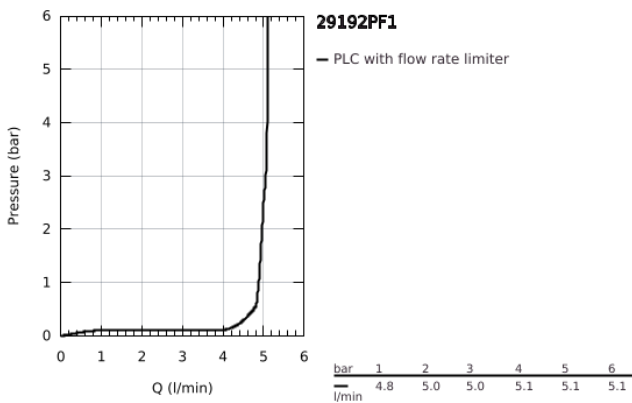

29 192 PF1 **ESSENCE TWO-HOLE BASIN MIXER**
M-SIZE

PRODUCT DESCRIPTION

- Colour: crafted chrome
- wall mounted
- trim set for use with rough-in set 23 571 000 / 32 635 000
- without concealed body
- metal escutcheon
- crafted metal lever
- GROHE LongLife finish
- GROHE EcoJoy - less water, perfect flow
- maximum flow rate (at 3 bar): 5 l/min
- GROHE AquaGuide adjustable mousseur
- center distance 110 mm
- projection 183 mm
- min. recommended pressure 1.0 bar
- Showroom+ exclusive

29 192 PF1 ESSENCE TWO-HOLE BASIN MIXER M-SIZE

SPARE PARTS, March 2024 – now

- 1: Lever (Spare part-nr. 46916PF0)
- 2: Spout (Spare part-nr. 48638000)
- 2.1: Mousseur (Spare part-nr. 48480000)
- 2.2: Screw (Spare part-nr. 43094000)
- 3: Extension (Spare part-nr. 46943000)*
- * Optional accessories