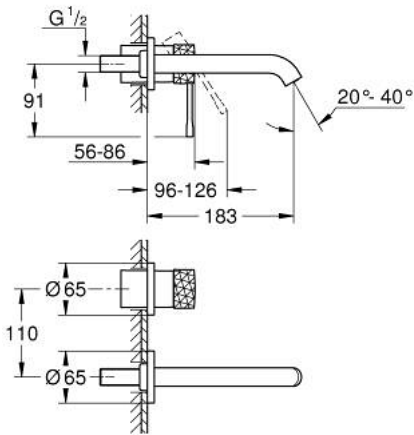

29 192 PF1 **ESSENCE TWO-HOLE BASIN MIXER**
M-SIZE

PRODUCT DESCRIPTION

- Colour: crafted chrome
- wall mounted
- trim set for use with rough-in set 23 571 000 / 32 635 000
- without concealed body
- metal escutcheon
- crafted metal lever
- GROHE LongLife finish
- GROHE EcoJoy - less water, perfect flow
- maximum flow rate (at 3 bar): 5 l/min
- GROHE AquaGuide adjustable mousseur
- center distance 110 mm
- projection 183 mm
- min. recommended pressure 1.0 bar
- Showroom+ exclusive

29 192 PF1 ESSENCE TWO-HOLE BASIN MIXER M-SIZE

SPARE PARTS, March 2024 – now

- 1: Lever (Spare part-nr. 46916PF0)
- 2: Spout (Spare part-nr. 48638000)
- 2.1: Mousseur (Spare part-nr. 48480000)
- 2.2: Screw (Spare part-nr. 43094000)
- 3: Extension (Spare part-nr. 46943000)*
- * Optional accessories