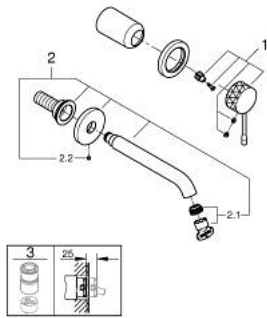

29 192 PF1 **ESSENCE TWO-HOLE BASIN MIXER**
M-SIZE

PRODUCT DESCRIPTION

- Colour: crafted chrome
- wall mounted
- trim set for use with rough-in set 23 571 000 / 32 635 000
- without concealed body
- metal escutcheon
- crafted metal lever
- GROHE LongLife finish
- GROHE EcoJoy - less water, perfect flow
- maximum flow rate (at 3 bar): 5 l/min
- GROHE AquaGuide adjustable mousseur
- center distance 110 mm
- projection 183 mm
- min. recommended pressure 1.0 bar
- Showroom+ exclusive

29 192 PF1 ESSENCE TWO-HOLE BASIN MIXER M-SIZE

SPARE PARTS, March 2024 – now

- 1: Lever (Spare part-nr. 46916PF0)
- 2: Spout (Spare part-nr. 48638000)
- 2.1: Mousseur (Spare part-nr. 48480000)
- 2.2: Screw (Spare part-nr. 43094000)
- 3: Extension (Spare part-nr. 46943000)*
- * Optional accessories