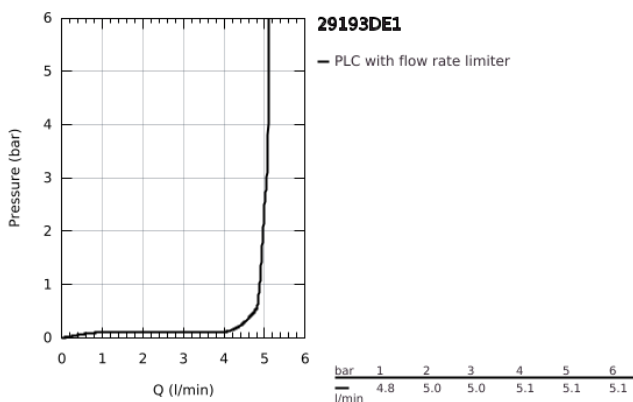

29 193 DE1 ESSENCE TWO-HOLE BASIN MIXER L-SIZE

PRODUCT DESCRIPTION

- Colour: brushed crafted warm sunset
- wall mounted
- trim set for use with rough-in set 23 571 000 / 32 635 000
- without concealed body
- metal escutcheon
- crafted metal lever
- GROHE LongLife finish
- GROHE EcoJoy - less water, perfect flow
- maximum flow rate (at 3 bar): 5 l/min
- GROHE AquaGuide adjustable mousseur
- center distance 110 mm
- projection 230 mm
- professional edition

29 193 DE1 ESSENCE TWO-HOLE BASIN MIXER L-SIZE

SPARE PARTS, December 2024 – now

- 1: Lever (Spare part-nr. 46916DE0)
- 2: Spout (Spare part-nr. 48639DL0)
- 2.1: Mousseur (Spare part-nr. 48480000)
- 2.2: Screw (Spare part-nr. 43094000)
- 3: Extension (Spare part-nr. 46943000)*
- * Optional accessories