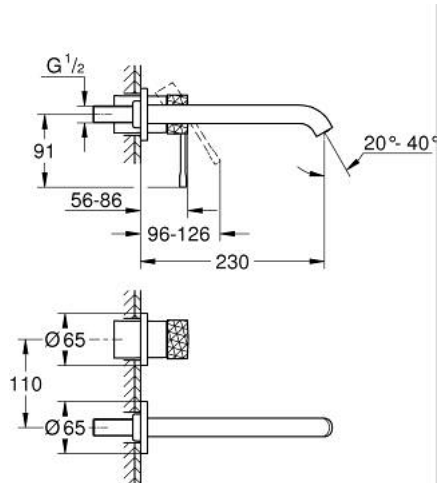

29 193 DE1 ESSENCE TWO-HOLE BASIN MIXER L-SIZE

PRODUCT DESCRIPTION

- Colour: brushed crafted warm sunset
- wall mounted
- trim set for use with rough-in set 23 571 000 / 32 635 000
- without concealed body
- metal escutcheon
- crafted metal lever
- GROHE LongLife finish
- GROHE EcoJoy - less water, perfect flow
- maximum flow rate (at 3 bar): 5 l/min
- GROHE AquaGuide adjustable mousseur
- center distance 110 mm
- projection 230 mm
- professional edition

29 193 DE1 ESSENCE TWO-HOLE BASIN MIXER L-SIZE

SPARE PARTS, December 2024 – now

- 1: Lever (Spare part-nr. 46916DE0)
- 2: Spout (Spare part-nr. 48639DL0)
- 2.1: Mousseur (Spare part-nr. 48480000)
- 2.2: Screw (Spare part-nr. 43094000)
- 3: Extension (Spare part-nr. 46943000)*
- * Optional accessories