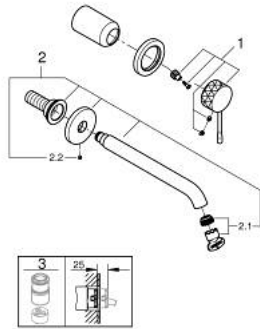

29 193 DE1 ESSENCE TWO-HOLE BASIN MIXER L-SIZE

PRODUCT DESCRIPTION

- Colour: brushed crafted warm sunset
- wall mounted
- trim set for use with rough-in set 23 571 000 / 32 635 000
- without concealed body
- metal escutcheon
- crafted metal lever
- GROHE LongLife finish
- GROHE EcoJoy - less water, perfect flow
- maximum flow rate (at 3 bar): 5 l/min
- GROHE AquaGuide adjustable mousseur
- center distance 110 mm
- projection 230 mm
- professional edition

29 193 DE1 ESSENCE TWO-HOLE BASIN MIXER L-SIZE

SPARE PARTS, December 2024 – now

- 1: Lever (Spare part-nr. 46916DE0)
- 2: Spout (Spare part-nr. 48639DL0)
- 2.1: Mousseur (Spare part-nr. 48480000)
- 2.2: Screw (Spare part-nr. 43094000)
- 3: Extension (Spare part-nr. 46943000)*
- * Optional accessories