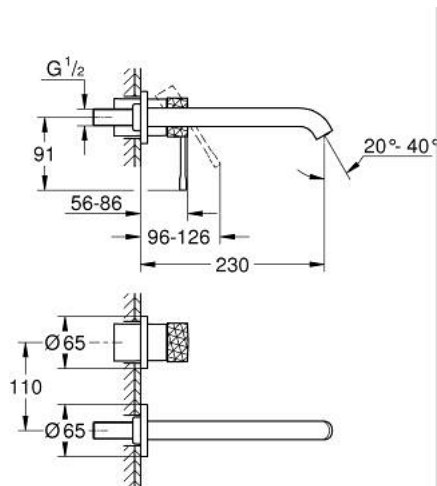

29 193 GF1 ESSENCE TWO-HOLE BASIN MIXER L-SIZE

PRODUCT DESCRIPTION

- Colour: brushed crafted cool sunrise
- wall mounted
- trim set for use with rough-in set 23 571 000 / 32 635 000
- without concealed body
- metal escutcheon
- crafted metal lever
- GROHE LongLife finish
- GROHE EcoJoy - less water, perfect flow
- maximum flow rate (at 3 bar): 5 l/min
- GROHE AquaGuide adjustable mousseur
- center distance 110 mm
- projection 230 mm
- professional edition

29 193 GF1 ESSENCE TWO-HOLE BASIN MIXER L-SIZE

SPARE PARTS, December 2024 – now

- 1: Lever (Spare part-nr. 46916GF0)
- 2: Spout (Spare part-nr. 48639GN0)
- 2.1: Mousseur (Spare part-nr. 48480000)
- 2.2: Screw (Spare part-nr. 43094000)
- 3: Extension (Spare part-nr. 46943000)*
- * Optional accessories