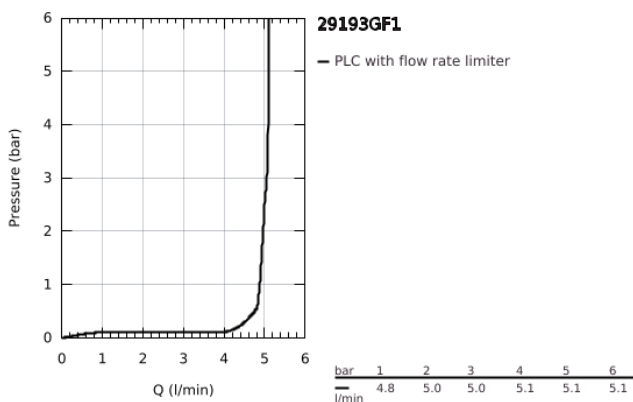

29 193 GF1 ESSENCE TWO-HOLE BASIN MIXER L-SIZE

PRODUCT DESCRIPTION

- Colour: brushed crafted cool sunrise
- wall mounted
- trim set for use with rough-in set 23 571 000 / 32 635 000
- without concealed body
- metal escutcheon
- crafted metal lever
- GROHE LongLife finish
- GROHE EcoJoy - less water, perfect flow
- maximum flow rate (at 3 bar): 5 l/min
- GROHE AquaGuide adjustable mousseur
- center distance 110 mm
- projection 230 mm
- professional edition

29 193 GF1 ESSENCE TWO-HOLE BASIN MIXER L-SIZE

SPARE PARTS, December 2024 – now

- 1: Lever (Spare part-nr. 46916GF0)
- 2: Spout (Spare part-nr. 48639GN0)
- 2.1: Mousseur (Spare part-nr. 48480000)
- 2.2: Screw (Spare part-nr. 43094000)
- 3: Extension (Spare part-nr. 46943000)*
- * Optional accessories