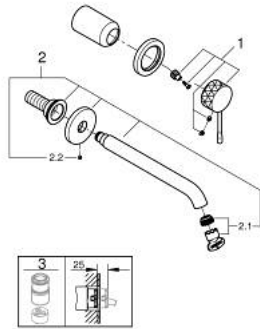

29 193 GF1 ESSENCE TWO-HOLE BASIN MIXER L-SIZE

PRODUCT DESCRIPTION

- Colour: brushed crafted cool sunrise
- wall mounted
- trim set for use with rough-in set 23 571 000 / 32 635 000
- without concealed body
- metal escutcheon
- crafted metal lever
- GROHE LongLife finish
- GROHE EcoJoy - less water, perfect flow
- maximum flow rate (at 3 bar): 5 l/min
- GROHE AquaGuide adjustable mousseur
- center distance 110 mm
- projection 230 mm
- professional edition

29 193 GF1 ESSENCE TWO-HOLE BASIN MIXER L-SIZE

SPARE PARTS, December 2024 – now

- 1: Lever (Spare part-nr. 46916GF0)
- 2: Spout (Spare part-nr. 48639GN0)
- 2.1: Mousseur (Spare part-nr. 48480000)
- 2.2: Screw (Spare part-nr. 43094000)
- 3: Extension (Spare part-nr. 46943000)*
- * Optional accessories