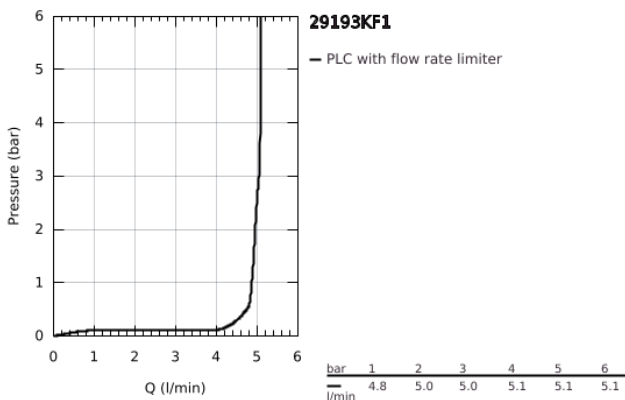

29 193 KF1 ESSENCE TWO-HOLE BASIN MIXER L-SIZE

PRODUCT DESCRIPTION

- Colour: phantom black
- wall mounted
- trim set for use with rough-in set 23 571 000 / 32 635 000
- without concealed body
- metal escutcheon
- metal lever
- GROHE EcoJoy - less water, perfect flow
- maximum flow rate (at 3 bar): 5 l/min
- GROHE AquaGuide adjustable mousseur
- center distance 110 mm
- projection 230 mm
- professional edition

29 193 KF1 ESSENCE TWO-HOLE BASIN MIXER L-SIZE

SPARE PARTS, February 2023 – now

- 1: Lever (Spare part-nr. 46916KF0)
- 2: Spout (Spare part-nr. 48639KF0)
- 2.1: Mousseur (Spare part-nr. 48480000)
- 2.2: Screw (Spare part-nr. 43094000)
- 3: Extension (Spare part-nr. 46943000)*
- * Optional accessories