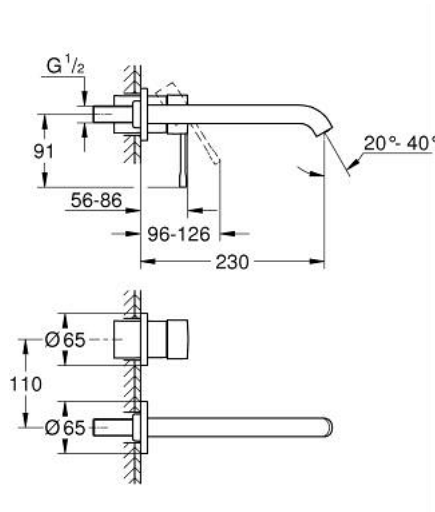

29 193 KF1 ESSENCE TWO-HOLE BASIN MIXER L-SIZE

PRODUCT DESCRIPTION

- Colour: phantom black
- wall mounted
- trim set for use with rough-in set 23 571 000 / 32 635 000
- without concealed body
- metal escutcheon
- metal lever
- GROHE EcoJoy - less water, perfect flow
- maximum flow rate (at 3 bar): 5 l/min
- GROHE AquaGuide adjustable mousseur
- center distance 110 mm
- projection 230 mm
- professional edition

29 193 KF1 ESSENCE TWO-HOLE BASIN MIXER L-SIZE

SPARE PARTS, February 2023 – now

- 1: Lever (Spare part-nr. 46916KF0)
- 2: Spout (Spare part-nr. 48639KF0)
- 2.1: Mousseur (Spare part-nr. 48480000)
- 2.2: Screw (Spare part-nr. 43094000)
- 3: Extension (Spare part-nr. 46943000)*
- * Optional accessories