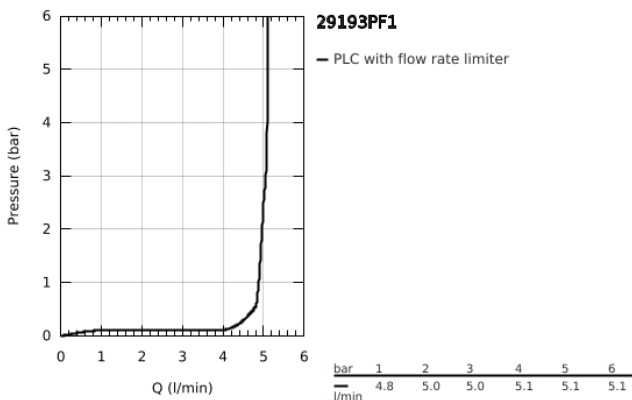

29 193 PF1 **ESSENCE TWO-HOLE BASIN MIXER**
L-SIZE

PRODUCT DESCRIPTION

- Colour: crafted chrome
- wall mounted
- trim set for use with rough-in set 23 571 000 / 32 635 000
- without concealed body
- metal escutcheon
- crafted metal lever
- GROHE LongLife finish
- GROHE EcoJoy - less water, perfect flow
- maximum flow rate (at 3 bar): 5 l/min
- GROHE AquaGuide adjustable mousseur
- center distance 110 mm
- projection 230 mm
- professional edition

29 193 PF1 ESSENCE TWO-HOLE BASIN MIXER L-SIZE

SPARE PARTS, December 2024 – now

- 1: Lever (Spare part-nr. 46916PF0)
- 2: Spout (Spare part-nr. 48639000)
- 2.1: Mousseur (Spare part-nr. 48480000)
- 2.2: Screw (Spare part-nr. 43094000)
- 3: Extension (Spare part-nr. 46943000)*
- * Optional accessories