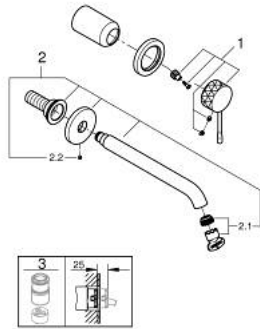

29 193 PF1 **ESSENCE TWO-HOLE BASIN MIXER**
L-SIZE

PRODUCT DESCRIPTION

- Colour: crafted chrome
- wall mounted
- trim set for use with rough-in set 23 571 000 / 32 635 000
- without concealed body
- metal escutcheon
- crafted metal lever
- GROHE LongLife finish
- GROHE EcoJoy - less water, perfect flow
- maximum flow rate (at 3 bar): 5 l/min
- GROHE AquaGuide adjustable mousseur
- center distance 110 mm
- projection 230 mm
- professional edition

29 193 PF1 ESSENCE TWO-HOLE BASIN MIXER L-SIZE

SPARE PARTS, December 2024 – now

- 1: Lever (Spare part-nr. 46916PF0)
- 2: Spout (Spare part-nr. 48639000)
- 2.1: Mousseur (Spare part-nr. 48480000)
- 2.2: Screw (Spare part-nr. 43094000)
- 3: Extension (Spare part-nr. 46943000)*
- * Optional accessories