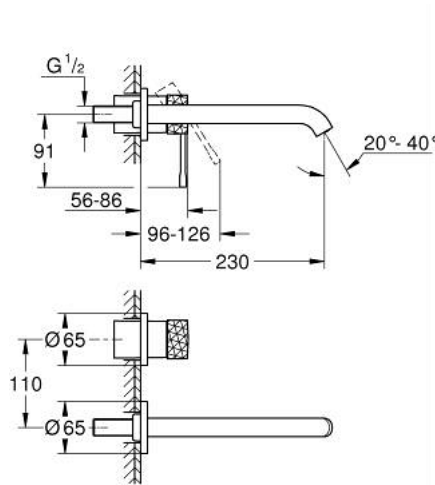

29 193 PF1 **ESSENCE TWO-HOLE BASIN MIXER**
L-SIZE

PRODUCT DESCRIPTION

- Colour: crafted chrome
- wall mounted
- trim set for use with rough-in set 23 571 000 / 32 635 000
- without concealed body
- metal escutcheon
- crafted metal lever
- GROHE LongLife finish
- GROHE EcoJoy - less water, perfect flow
- maximum flow rate (at 3 bar): 5 l/min
- GROHE AquaGuide adjustable mousseur
- center distance 110 mm
- projection 230 mm
- professional edition

29 193 PF1 ESSENCE TWO-HOLE BASIN MIXER L-SIZE

SPARE PARTS, December 2024 – now

- 1: Lever (Spare part-nr. 46916PF0)
- 2: Spout (Spare part-nr. 48639000)
- 2.1: Mousseur (Spare part-nr. 48480000)
- 2.2: Screw (Spare part-nr. 43094000)
- 3: Extension (Spare part-nr. 46943000)*
- * Optional accessories