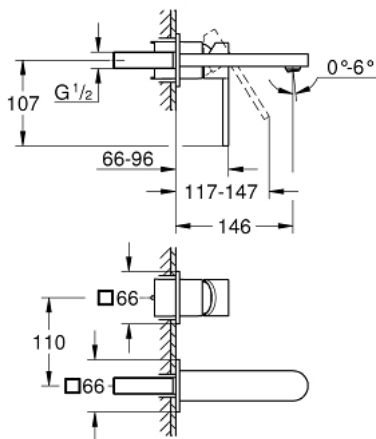

29 303 003 GROHE PLUS TWO-HOLE BASIN MIXER M-SIZE

PRODUCT DESCRIPTION

- Colour: chrome
- wall mounted
- for use with rough-in set 23 200
- without concealed body
- metal escutcheon
- metal lever
- GROHE LongLife finish
- GROHE EcoJoy - less water, perfect flow
- maximum flow rate (at 3 bar): 5 l/min
- SpeedClean mousseur
- GROHE AquaGuide adjustable mousseur
- center distance 110 mm
- projection 147 mm
- min. recommended pressure 1.0 bar

29 303 003 **GROHE PLUS TWO-HOLE BASIN MIXER**
M-SIZE

SPARE PARTS, August 2018 – now

1: Mousseur (Spare part-nr. 48449000)

2: Extension (Spare part-nr. 46627000)*

3: Extension (Spare part-nr. 46943000)*

* Optional accessories