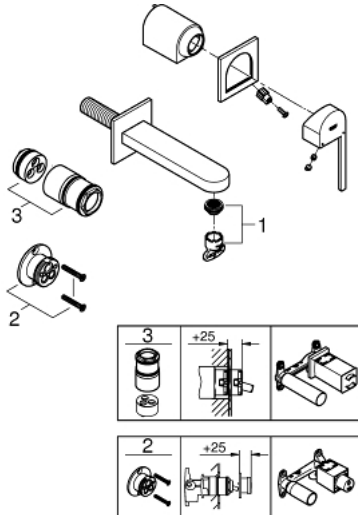

29 303 003 GROHE PLUS TWO-HOLE BASIN MIXER M-SIZE

PRODUCT DESCRIPTION

- Colour: chrome
- wall mounted
- for use with rough-in set 23 200
- without concealed body
- metal escutcheon
- metal lever
- GROHE LongLife finish
- GROHE EcoJoy - less water, perfect flow
- maximum flow rate (at 3 bar): 5 l/min
- SpeedClean mousseur
- GROHE AquaGuide adjustable mousseur
- center distance 110 mm
- projection 147 mm
- min. recommended pressure 1.0 bar

29 303 003 **GROHE PLUS TWO-HOLE BASIN MIXER**
M-SIZE

SPARE PARTS, August 2018 – now

1: Mousseur (Spare part-nr. 48449000)

2: Extension (Spare part-nr. 46627000)*

3: Extension (Spare part-nr. 46943000)*

* Optional accessories