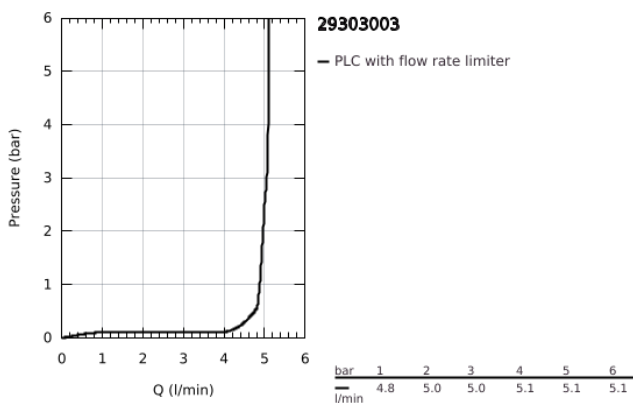

29 303 003 GROHE PLUS TWO-HOLE BASIN MIXER M-SIZE

PRODUCT DESCRIPTION

- Colour: chrome
- wall mounted
- for use with rough-in set 23 200
- without concealed body
- metal escutcheon
- metal lever
- GROHE LongLife finish
- GROHE EcoJoy - less water, perfect flow
- maximum flow rate (at 3 bar): 5 l/min
- SpeedClean mousseur
- GROHE AquaGuide adjustable mousseur
- center distance 110 mm
- projection 147 mm
- min. recommended pressure 1.0 bar

29 303 003 **GROHE PLUS TWO-HOLE BASIN MIXER**
M-SIZE

SPARE PARTS, August 2018 – now

1: Mousseur (Spare part-nr. 48449000)

2: Extension (Spare part-nr. 46627000)*

3: Extension (Spare part-nr. 46943000)*

* Optional accessories