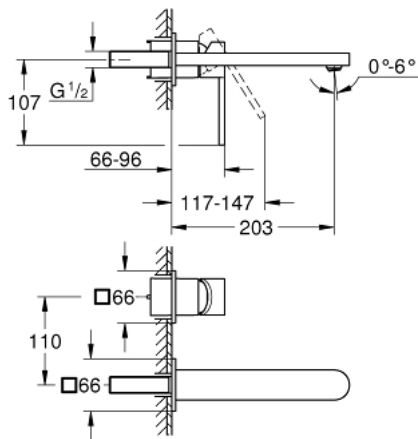

## 29 306 003 GROHE PLUS TWO-HOLE BASIN MIXER L-SIZE

### PRODUCT DESCRIPTION

- Colour: chrome
- wall mounted
- for use with rough-in set 23 200
- without concealed body
- metal escutcheon
- metal lever
- GROHE LongLife finish
- GROHE EcoJoy - less water, perfect flow
- maximum flow rate (at 3 bar): 5 l/min
- SpeedClean mousseur
- GROHE AquaGuide adjustable mousseur
- center distance 110 mm
- projection 203 mm
- min. recommended pressure 1.0 bar

29 306 003 **GROHE PLUS TWO-HOLE BASIN MIXER**  
**L-SIZE**

**SPARE PARTS**, August 2018 – now

1: Mousseur (Spare part-nr. 48449000)

2: Extension (Spare part-nr. 46943000)\*

\* Optional accessories