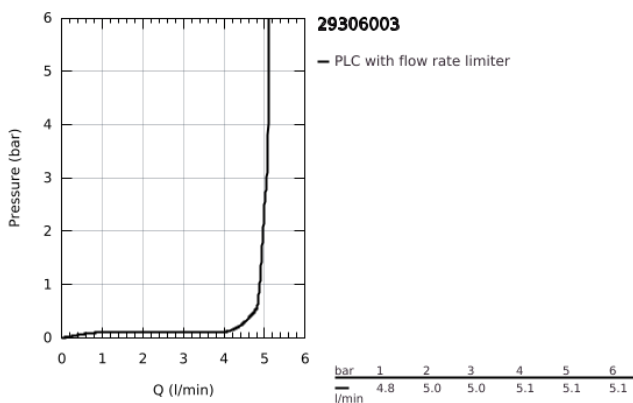

## 29 306 003 GROHE PLUS TWO-HOLE BASIN MIXER L-SIZE

### PRODUCT DESCRIPTION

- Colour: chrome
- wall mounted
- for use with rough-in set 23 200
- without concealed body
- metal escutcheon
- metal lever
- GROHE LongLife finish
- GROHE EcoJoy - less water, perfect flow
- maximum flow rate (at 3 bar): 5 l/min
- SpeedClean mousseur
- GROHE AquaGuide adjustable mousseur
- center distance 110 mm
- projection 203 mm
- min. recommended pressure 1.0 bar