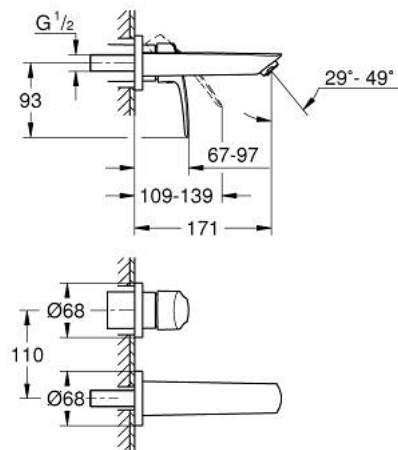

29 337 003 **EUROSMART TWO-HOLE BASIN MIXER**
S-SIZE

PRODUCT DESCRIPTION

- Colour: chrome
- wall mounted
- metal lever
- trim set for use with rough-in set 23 571 000 / 32 635 000
- without concealed body
- metal escutcheon
- GROHE LongLife finish
- GROHE EcoJoy - less water, perfect flow
- maximum flow rate (at 3 bar): 5 l/min
- GROHE AquaGuide adjustable mousseur
- center distance 110 mm
- projection 171 mm
- professional edition

29 337 003 **EUROSMART TWO-HOLE BASIN MIXER**
S-SIZE

SPARE PARTS, July 2019 – now

1: Flow straightener (Spare part-nr. 46837000)

2: Sealing washer (Spare part-nr. 0128200M)

3: Lever (Spare part-nr. 48542000)

4: Extension (Spare part-nr. 46627000)*

5: Extension (Spare part-nr. 46943000)*

* Optional accessories