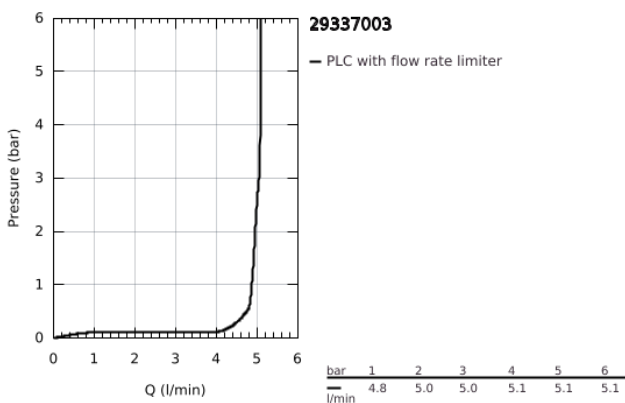

29 337 003 **EUROSMART TWO-HOLE BASIN MIXER**
S-SIZE

PRODUCT DESCRIPTION

- Colour: chrome
- wall mounted
- metal lever
- trim set for use with rough-in set 23 571 000 / 32 635 000
- without concealed body
- metal escutcheon
- GROHE LongLife finish
- GROHE EcoJoy - less water, perfect flow
- maximum flow rate (at 3 bar): 5 l/min
- GROHE AquaGuide adjustable mousseur
- center distance 110 mm
- projection 171 mm
- professional edition

29 337 003 **EUROSMART TWO-HOLE BASIN MIXER**
S-SIZE

SPARE PARTS, July 2019 – now

1: Flow straightener (Spare part-nr. 46837000)

2: Sealing washer (Spare part-nr. 0128200M)

3: Lever (Spare part-nr. 48542000)