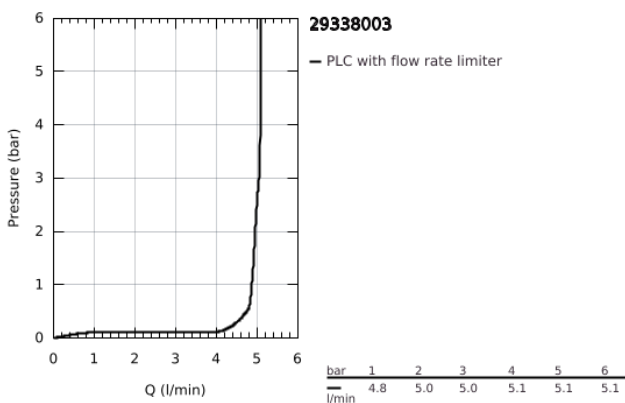

29 338 003 **EUROSMART TWO-HOLE BASIN MIXER**
M-SIZE

PRODUCT DESCRIPTION

- Colour: chrome
- wall mounted
- metal lever
- trim set for use with rough-in set 23 571 000 / 32 635 000
- without concealed body
- metal escutcheon
- GROHE LongLife finish
- GROHE EcoJoy - less water, perfect flow
- maximum flow rate (at 3 bar): 5 l/min
- GROHE AquaGuide adjustable mousseur
- center distance 110 mm
- projection 211 mm
- professional edition

29 338 003 EUROSMART TWO-HOLE BASIN MIXER M-SIZE

SPARE PARTS, July 2019 – now

- 1: Flow straightener (Spare part-nr. 46837000)
- 2: Sealing washer (Spare part-nr. 0128200M)
- 3: Lever (Spare part-nr. 48542000)
- 4: Extension (Spare part-nr. 46627000)*
- 5: Extension (Spare part-nr. 46943000)*