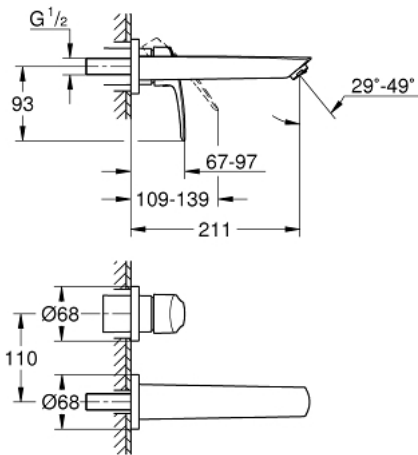

29 338 003 **EUROSMART TWO-HOLE BASIN MIXER**
M-SIZE

PRODUCT DESCRIPTION

- Colour: chrome
- wall mounted
- metal lever
- trim set for use with rough-in set 23 571 000 / 32 635 000
- without concealed body
- metal escutcheon
- GROHE LongLife finish
- GROHE EcoJoy - less water, perfect flow
- maximum flow rate (at 3 bar): 5 l/min
- GROHE AquaGuide adjustable mousseur
- center distance 110 mm
- projection 211 mm
- professional edition

29 338 003 EUROSMART TWO-HOLE BASIN MIXER M-SIZE

SPARE PARTS, July 2019 – now

- 1: Flow straightener (Spare part-nr. 46837000)
- 2: Sealing washer (Spare part-nr. 0128200M)
- 3: Lever (Spare part-nr. 48542000)
- 4: Extension (Spare part-nr. 46627000)*
- 5: Extension (Spare part-nr. 46943000)*