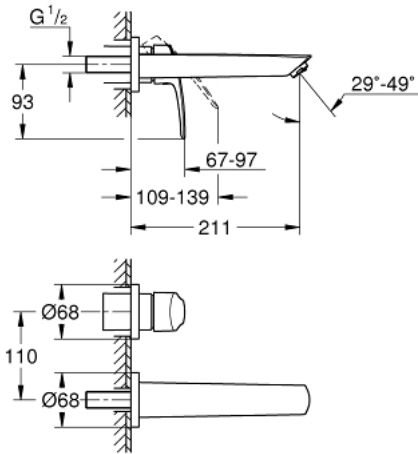

29 338 243 3 **EUROSMART TWO-HOLE BASIN MIXER**  
**M-SIZE**

**PRODUCT DESCRIPTION**

- Colour: matte black
- wall mounted
- metal lever
- trim set for use with rough-in set 23 571 000 / 32 635 000
- without concealed body
- metal escutcheon
- GROHE EcoJoy - less water, perfect flow
- maximum flow rate (at 3 bar): 5 l/min
- GROHE AquaGuide adjustable mousseur
- center distance 110 mm
- projection 211 mm
- professional edition

## 29 338 243 3 EUROSMART TWO-HOLE BASIN MIXER M-SIZE

### SPARE PARTS, February 2023 – now

- 1: Flow straightener (Spare part-nr. 468372430)
- 2: Sealing washer (Spare part-nr. 0128200M)
- 3: Lever (Spare part-nr. 485422430)
- 4: Extension (Spare part-nr. 46627000)\*
- 5: Extension (Spare part-nr. 46943000)\*