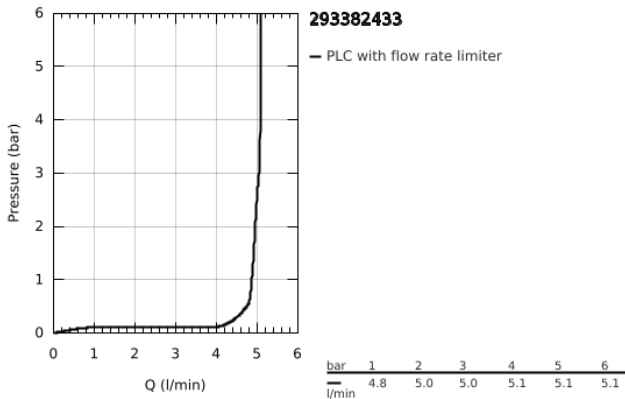

29 338 243 3 **EUROSMART TWO-HOLE BASIN MIXER**  
**M-SIZE**

**PRODUCT DESCRIPTION**

- Colour: matte black
- wall mounted
- metal lever
- trim set for use with rough-in set 23 571 000 / 32 635 000
- without concealed body
- metal escutcheon
- GROHE EcoJoy - less water, perfect flow
- maximum flow rate (at 3 bar): 5 l/min
- GROHE AquaGuide adjustable mousseur
- center distance 110 mm
- projection 211 mm
- professional edition

## 29 338 243 3 EUROSMART TWO-HOLE BASIN MIXER M-SIZE