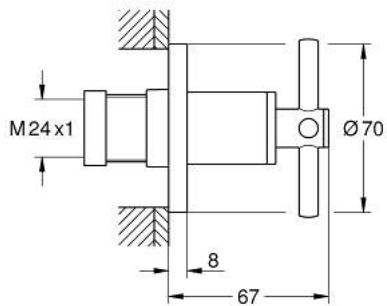

## 29 396 DL0 ATRIO CONCEALED VALVE EXPOSED PART

### PRODUCT DESCRIPTION

- Colour: brushed warm sunset
- for GROHE concealed valve 35 028 000 or 29 032 000
- GROHE LongLife finish
- 20-80 mm
- escutcheon with screwable wall sealing
- with cross handle

## 29 396 DL0 ATRIO CONCEALED VALVE EXPOSED PART

**SPARE PARTS**, November 2022 – now

1: Extension for spindle (Spare part-nr. 45988000)

2: Cross handles (Spare part-nr. 14215DL0)