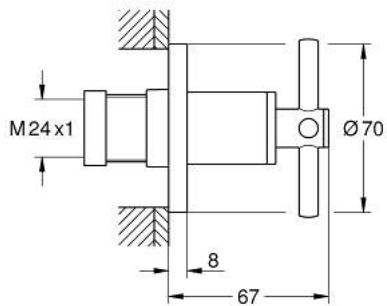

29 396 GN0 ATRIO CONCEALED VALVE EXPOSED PART

PRODUCT DESCRIPTION

- Colour: brushed cool sunrise
- for GROHE concealed valve 35 028 000 or 29 032 000
- GROHE LongLife finish
- 20-80 mm
- escutcheon with screwable wall sealing
- with cross handle

29 396 GN0 **ATRIO CONCEALED VALVE EXPOSED PART**

SPARE PARTS, November 2022 – now

1: Extension for spindle (Spare part-nr. 45988000)

2: Cross handles (Spare part-nr. 14215GN0)