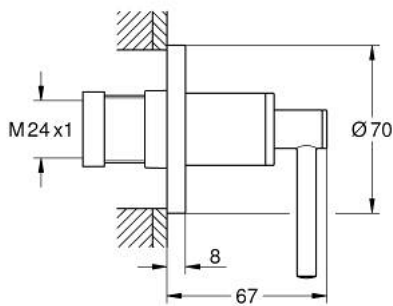

### PRODUCT DESCRIPTION

- Colour: chrome
- for GROHE concealed valve 35 028 000 or 29 032 000
- GROHE LongLife finish
- 20-80 mm
- escutcheon with screwable wall sealing
- with lever handle

## 29 397 000 ATRIO CONCEALED VALVE EXPOSED PART

**SPARE PARTS**, September 2021 – now

1: Extension for spindle (Spare part-nr. 45988000)

2: Lever handles (Spare part-nr. 14216000)